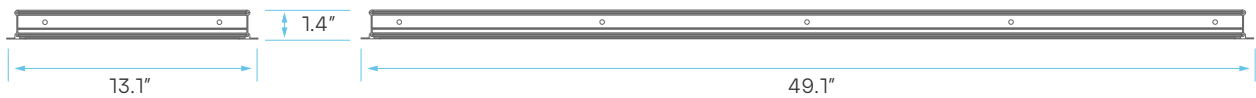

FLANGE KIT

LR24180, LR24181, LR24182

1X4, 2X2, 2X4

1X4

2X2

2X4

1X4

LR24180 CUTOUT: 48.66" X 12.75" (1236mm X 324mm)

2X2

LR24181 CUTOUT: 24.60" X 24.60" (625mm X 625mm)

2X4

LR24182 CUTOUT: 48.66" X 24.40" (1236mm X 619mm)

SPECIFICATIONS

	MODEL	DESCRIPTION	SHAPE
1X4	LR24180	LED/1X4/FLANGE/KIT	1X4 FLANGE KIT
2X2	LR24181	LED/2X2/FLANGE/KIT	2X2 FLANGE KIT
2X4	LR24182	LED/2X4/FLANGE/KIT	2X4 FLANGE KIT