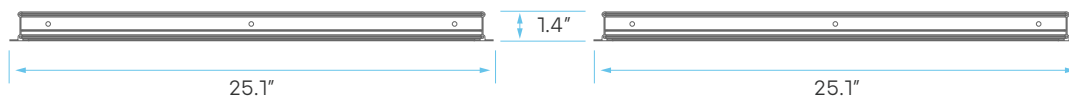

FLANGE KIT

LR24180, LR24181, LR24182

1X4, 2X2, 2X4

1X4

2X2

2X4

1X4

LR24180 CUTOUT: 48.66" X 12.75" (1236mm X 324mm)

2X2

LR24181 CUTOUT: 24.60" X 24.60" (625mm X 625mm)

2X4

LR24182 CUTOUT: 48.66" X 24.40" (1236mm X 619mm)

SPECIFICATIONS

	MODEL	DESCRIPTION	SHAPE
1X4	LR24180	LED/1X4/FLANGE/KIT	1X4 FLANGE KIT
2X2	LR24181	LED/2X2/FLANGE/KIT	2X2 FLANGE KIT
2X4	LR24182	LED/2X4/FLANGE/KIT	2X4 FLANGE KIT