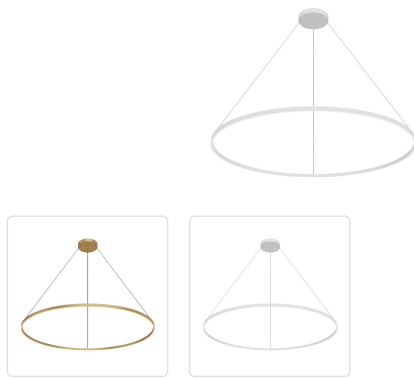

CERCHIO PD87172

PENDANTS

PROJECT

PD87172-BG
Brushed Gold

PD87172-WH
White

SPECIFICATION DETAILS

Fixture Dimensions	D70-7/8" x H1-3/8"
Light Source	LED with DC Driver
Wattage	160W
Total Lumens	11700lm
Delivered Lumens	BG-4165lm*; WH-5285lm*
Voltage	120V
Color Temperature	3000K
CRI (Ra)	90CRI
Optional Color Temps	2700K - 5000K Available, Minimum Order Quantities Apply
LED Rated Life	50,000 hours
Dimming	100% - 10%, TRIAC or ELV Dimmer (Not Included)
Diffuser Details	Frosted Silicone Diffuser
Adjustable	Yes
Wire Length	120" Max
Wire Type	BG - Black Wire; WH - Clear Wire;
Minimum Hang Height	36"
Sloped Ceiling Adaptable	Yes
Location	Dry
Illumination Direction	Downlight
Canopy Dimensions	D13" x H2"
Paint Finish	BG01(Canopy); BG02(Fixture Body); WH02;
Material	Aluminum + Polymeric Material

* For custom options, consult factory for details.

* For warranty information, please visit www.kuzcolighting.com/warranty

DESCRIPTION

Extruded and rolled aluminum with rectangular profile. Flush silicone diffuser. Matte powder-coated finish. Down light. Duo canopy mounting style