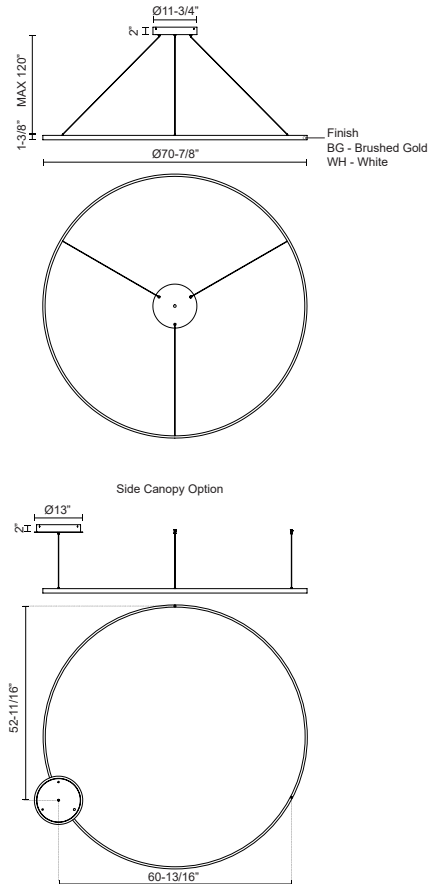

CERCHIO PD87172

PENDANTS

PROJECT

PD87172-BG
Brushed Gold

PD87172-WH
White

SPECIFICATION DETAILS

Fixture Dimensions	D70-7/8" x H1-3/8"
Light Source	LED with DC Driver
Wattage	160W
Total Lumens	11700lm
Delivered Lumens	BG-4165lm*; WH-5285lm*
Voltage	120V
Color Temperature	3000K
CRI (Ra)	90CRI
Optional Color Temps	2700K - 5000K Available, Minimum Order Quantities Apply
LED Rated Life	50,000 hours
Dimming	100% - 10%, TRIAC or ELV Dimmer (Not Included)
Diffuser Details	Frosted Silicone Diffuser
Adjustable	Yes
Wire Length	120" Max
Wire Type	BG - Black Wire; WH - Clear Wire;
Minimum Hang Height	36"
Sloped Ceiling Adaptable	Yes
Location	Dry
Illumination Direction	Downlight
Canopy Dimensions	D13" x H2"
Paint Finish	BG01(Canopy); BG02(Fixture Body); WH02;
Material	Aluminum + Polymeric Material

* For custom options, consult factory for details.

* For warranty information, please visit www.kuzcolighting.com/warranty

DESCRIPTION

Extruded and rolled aluminum with rectangular profile. Flush silicone diffuser. Matte powder-coated finish. Down light. Duo canopy mounting style