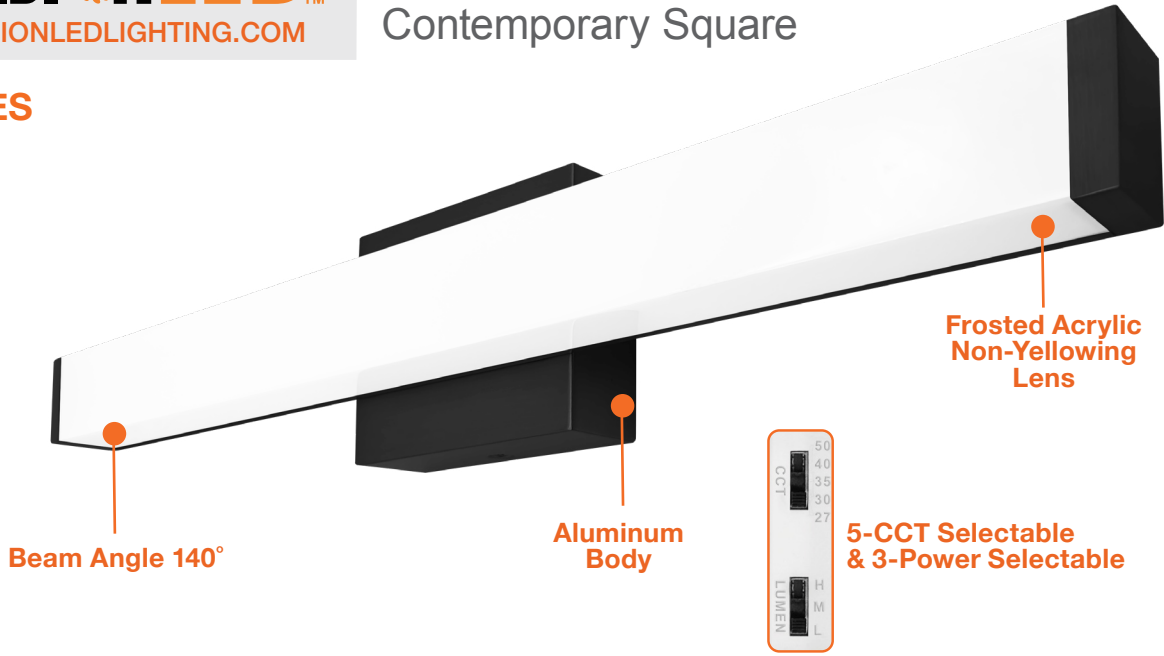

Vanity Fixtures

Contemporary Square

FRONT VIEW

Project: _____ Part #: _____
Type: _____

Vanity Fixture

Detail Specification:

- Finishes: Black & Brushed Nickel
- IP Rating: Damp Location
- Beam Angle: 140°
- Chip: SMD 2835, R9 >50, CRI >90
- Operating Temperature: -40° - 114° F
- Lens: Frosted Acrylic, non-yellowing
- Average life (L70) of 50,000 hours

Series

- LED-VT-SQFT-22-3P19-5CCT**
21.5" Length
- LED-VT-SQFT-33-3P30-5CCT**
33" Length
- LED-VT-SQFT-45-3P36-5CCT**
45" Length

Finish

- BN**
Brushed Nickel
- BL**
Black

Specs and model numbers are subject to change with or without notice

FEATURES

DIMENSIONS

22"

33"

45"