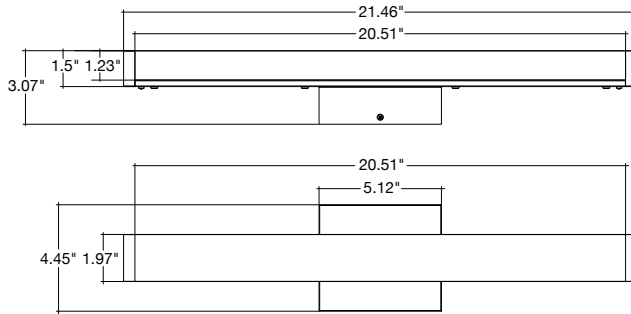

Vanity Fixtures

Contemporary Square

FRONT VIEW

Project: _____ Part #: _____
Type: _____

Vanity Fixture

Detail Specification:

- Finishes: Black & Brushed Nickel
- IP Rating: Damp Location
- Beam Angle: 140°
- Chip: SMD 2835, R9 >50, CRI >90
- Operating Temperature: -40° - 114° F
- Lens: Frosted Acrylic, non-yellowing
- Average life (L70) of 50,000 hours

Series

- LED-VT-SQFT-22-3P19-5CCT**
21.5" Length
- LED-VT-SQFT-33-3P30-5CCT**
33" Length
- LED-VT-SQFT-45-3P36-5CCT**
45" Length

Finish

- BN**
Brushed Nickel
- BL**
Black

Specs and model numbers are subject to change with or without notice

FEATURES

DIMENSIONS

22"

33"

45"