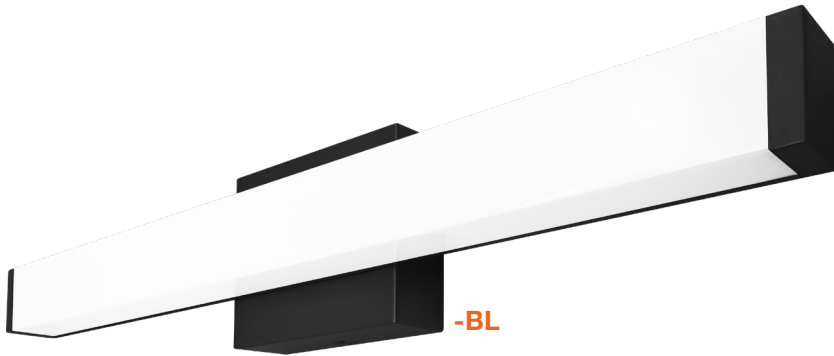

Vanity Fixtures

Contemporary Square

FRONT VIEW

Project: _____ Part #: _____
Type: _____

Vanity Fixture

Detail Specification:

- Finishes: Black & Brushed Nickel
- IP Rating: Damp Location
- Beam Angle: 140°
- Chip: SMD 2835, R9 >50, CRI >90
- Operating Temperature: -40° - 114° F
- Lens: Frosted Acrylic, non-yellowing
- Average life (L70) of 50,000 hours

Applications:

- Bathrooms & Lavatories
- Hallways & Corridors
- Residential & Multifamily
- Education, Healthcare, Retail, Hospitality

Product Information:

- Available in 3 sizes: 22", 33", 45"
- Contemporary square design
- Select-n-Switch Technology: 5-CCT + 3-Power Selectable

FEATURES

DIMENSIONS

22"

33"

45"