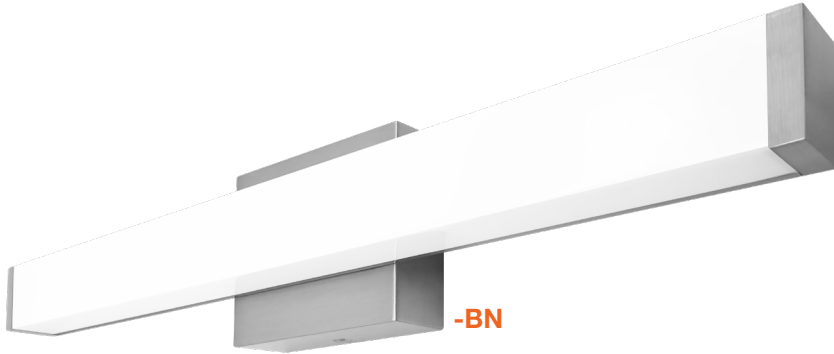

Vanity Fixtures

Contemporary Square

FRONT VIEW

Project: _____ Part #: _____
Type: _____

Vanity Fixture

Detail Specification:

- Finishes: Black & Brushed Nickel
- IP Rating: Damp Location
- Beam Angle: 140°
- Chip: SMD 2835, R9 >50, CRI >90
- Operating Temperature: -40° - 114° F
- Lens: Frosted Acrylic, non-yellowing
- Average life (L70) of 50,000 hours

Applications:

- Bathrooms & Lavatories
- Hallways & Corridors
- Residential & Multifamily
- Education, Healthcare, Retail, Hospitality

Product Information:

- Available in 3 sizes: 22", 33", 45"
- Contemporary square design
- Select-n-Switch Technology: 5-CCT + 3-Power Selectable

FEATURES

DIMENSIONS

22"

33"

45"