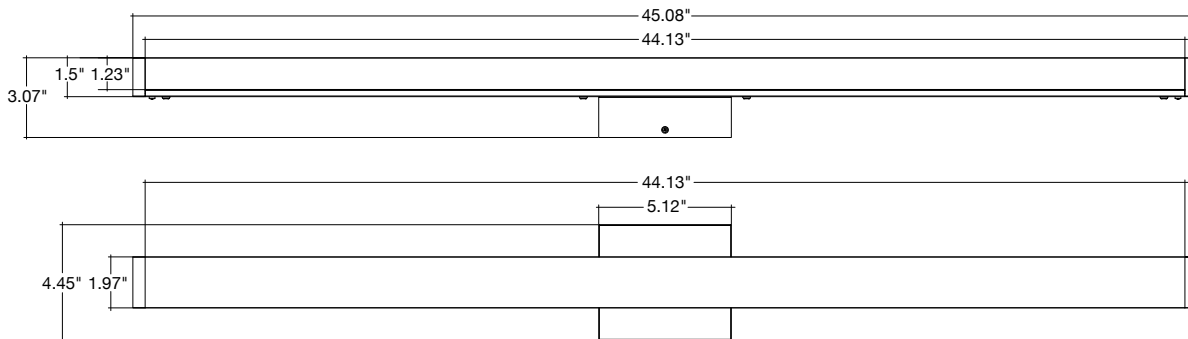

Series

- LED-VT-SQFT-22-3P19-5CCT**
21.5" Length
- LED-VT-SQFT-33-3P30-5CCT**
33" Length
- LED-VT-SQFT-45-3P36-5CCT**
45" Length

Finish

- BN**
Brushed Nickel
- BL**
Black

Specs and model numbers are subject to change with or without notice

FEATURES

DIMENSIONS

22"

33"

45"