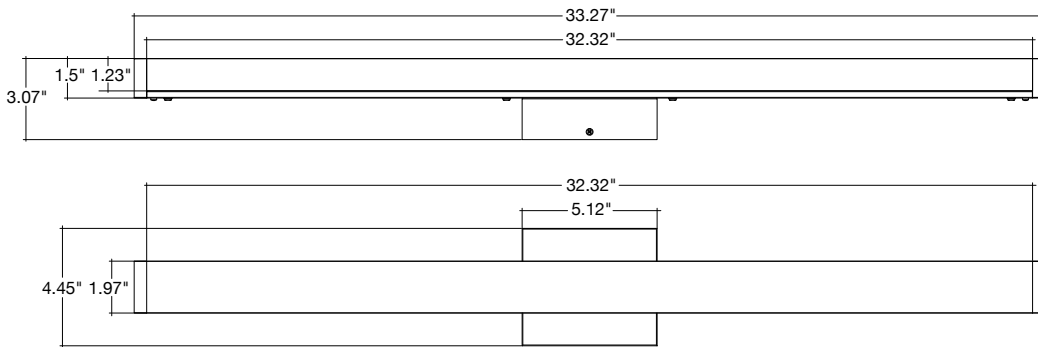

Series

- LED-VT-SQFT-22-3P19-5CCT**
21.5" Length
- LED-VT-SQFT-33-3P30-5CCT**
33" Length
- LED-VT-SQFT-45-3P36-5CCT**
45" Length

Finish

- BN**
Brushed Nickel
- BL**
Black

Specs and model numbers are subject to change with or without notice

FEATURES

DIMENSIONS

22"

33"

45"