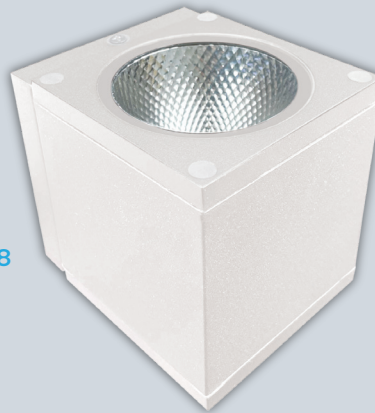

LED OUTDOOR UP/DOWN WALL SCONCE CUBE - CCT SELECT 3", 4" - BLACK & WHITE FINISH

TOP & BOTTOM WITH LED BOARD AND DIFFUSER

3"

LR40343

3"

LR40348

4"

LR40344

4"

LR40349

COLOR SELECTABLE

3000K 4000K 5000K

120V

ELECTRICAL

	FINISH	MODEL	DESCRIPTION	POWER	INPUT VOLTS	EFFICACY	LIFETIME	COST/YR
3"	BLACK	LR40343	LEDWSC3/UD/3CCT/BK	18	120V	70	50,000	\$ 2.16
	WHITE	LR40348	LEDWSC3/UD/3CCT/WT	18	120V	70	50,000	\$ 2.16
4"	BLACK	LR40344	LEDWSC4/UD/3CCT/BK	26	120V	70	50,000	\$ 3.61
	WHITE	LR40349	LEDWSC4/UD/3CCT/WT	26	120V	70	50,000	\$ 3.61

PHOTOMETRIC

MODEL	DESCRIPTION	COLOR (CCT)	TEMP	LUMEN	FLOOD	CRI	ETL LISTED
LR40343	LEDWSC3/UD/3CCT/BK	3000K/4000K/5000K	CCT SELECT	1800	22.5°	80	YES
LR40348	LEDWSC3/UD/3CCT/WT	3000K/4000K/5000K	CCT SELECT	1800	22.5°	80	YES
LR40344	LEDWSC4/UD/3CCT/BK	3000K/4000K/5000K	CCT SELECT	3000	22.5°	80	YES
LR40349	LEDWSC4/UD/3CCT/WT	3000K/4000K/5000K	CCT SELECT	3000	22.5°	80	YES