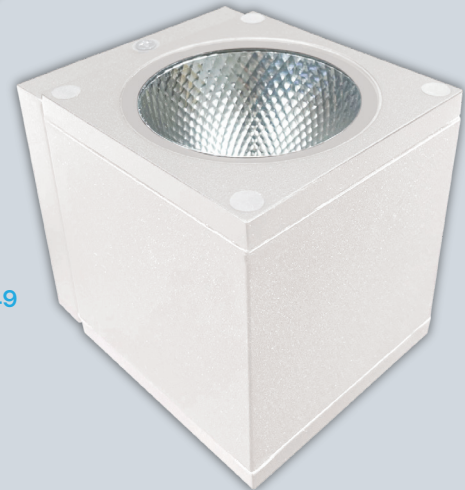

LED OUTDOOR UP/DOWN WALL SCONCE CUBE - CCT SELECT 3", 4" - BLACK & WHITE FINISH

TOP & BOTTOM WITH LED BOARD AND DIFFUSER

3"

LR40343

3"

LR40348

4"

LR40344

4"

LR40349

COLOR SELECTABLE

3000K 4000K 5000K

120V

ELECTRICAL

	FINISH	MODEL	DESCRIPTION	POWER	INPUT VOLTS	EFFICACY	LIFETIME	COST/YR
3"	BLACK	LR40343	LEDWSC3/UD/3CCT/BK	18	120V	70	50,000	\$ 2.16
	WHITE	LR40348	LEDWSC3/UD/3CCT/WT	18	120V	70	50,000	\$ 2.16
4"	BLACK	LR40344	LEDWSC4/UD/3CCT/BK	26	120V	70	50,000	\$ 3.61
	WHITE	LR40349	LEDWSC4/UD/3CCT/WT	26	120V	70	50,000	\$ 3.61

PHOTOMETRIC

MODEL	DESCRIPTION	COLOR (CCT)	TEMP	LUMEN	FLOOD	CRI	ETL LISTED
LR40343	LEDWSC3/UD/3CCT/BK	3000K/4000K/5000K	CCT SELECT	1800	22.5°	80	YES
LR40348	LEDWSC3/UD/3CCT/WT	3000K/4000K/5000K	CCT SELECT	1800	22.5°	80	YES
LR40344	LEDWSC4/UD/3CCT/BK	3000K/4000K/5000K	CCT SELECT	3000	22.5°	80	YES
LR40349	LEDWSC4/UD/3CCT/WT	3000K/4000K/5000K	CCT SELECT	3000	22.5°	80	YES