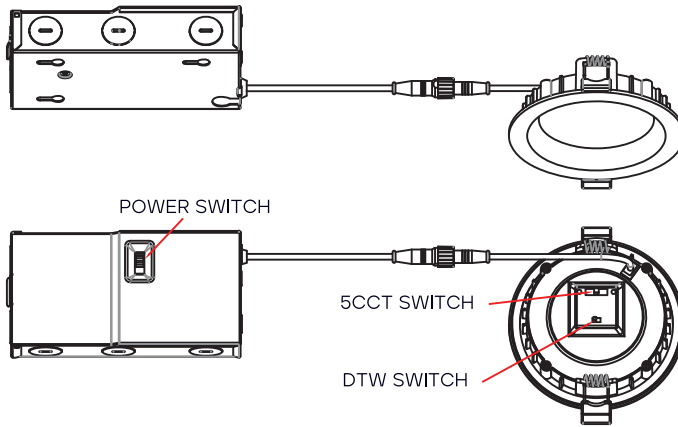

## LED REGRESSED MINI PANEL - UNIVERSAL DIM-TO-WARM 5CCT & WATTAGE SELECTABLE LR22832, LR22836

When DTW switch OFF :  
Dimming : 2700K-2700K  
3000K-3000K  
3500K-3500K  
4000K-4000K  
5000K-5000K

When DTW switch ON :  
Dimming : 2700K-2200K  
3000K-2200K  
3500K-2200K  
4000K-2200K  
5000K-2200K