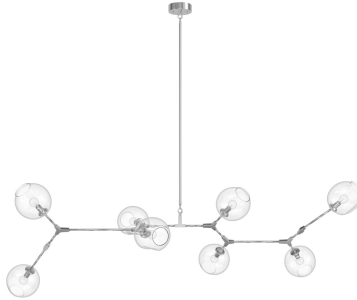

AVE

L I G H T I N G

Item#: HF8088-CH

Product Type Chandelier
Collection Name Fairfax Ave.
Finish Matte Chrome
Length-Ext. 78 in.
Width 34 in.
Height 30 in.
Weight 22 lbs
Voltage 120
Lumens N/A
Listing UL
Light Source BULB
Bulb Quantity 8
Bulb Wattage 60
Bulb Base Type A19
Bulb Included No
Dimmable Yes
Sloped Install Yes
Warranty 1 Year Limited Electrical Warranty

COMPANY NAME:
DATE:
PROJECT NAME:
LOCATION:
APPROVED BY:
PRODUCT ITEM CODE: HF8088-CH