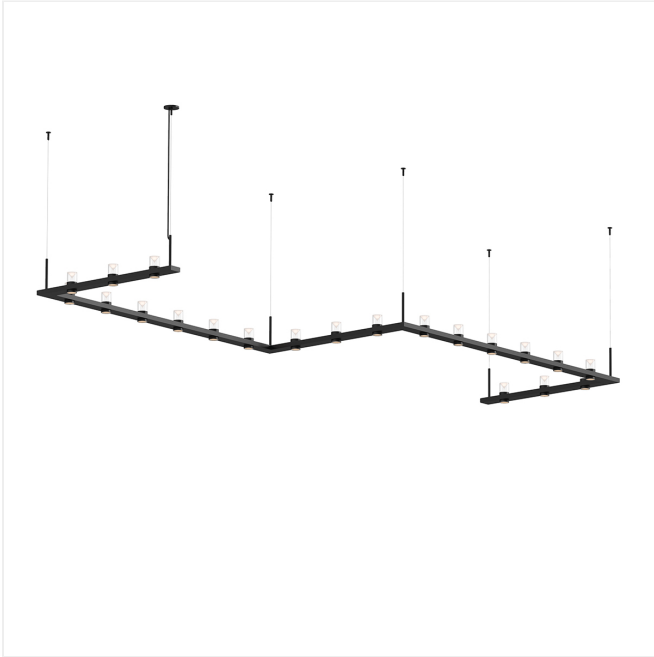

Project:

Intervals Linear Beam Pendant Spec Sheet

SKU: 20QKZ46B

INTERVALS is a uniquely integrated linear architectural lighting system of rhythmically aligned bidirectional illumination, with a range of available decorative and functional trims. Architecturally scaled, the suspended horizontal beams span long lengths within a space, supported from ceiling-mounted cables or stems, forming a dramatically powerful approach to illuminating architecturally expansive locations. SONNEMAN's new **INTERVALS Recessed Downlights** extend and support these Intervals Linear Beam Pendants. Together, they achieve a comprehensive and unified approach to dynamically lighting interior spaces.

Learn more: <https://sonnemanlight.com/intervals-linear-beam-pendant>

Type #:

Dimensions

Height:	11.5"
Width:	204"
Length:	56"
Canopy/Backplate/Base:	4.5"
Hanging Details:	10' Adjustable Cable
Shape:	Clear w/Cone Uplight Trim
Size:	4' x 16'

Electrical Specs

Bulb(s) Included?:	Yes
Bulb 1 Type:	Integral LED
Bulb Quantity:	21
Input Voltage:	120-277VAC
Wattage:	96
Initial Lumens:	30330
Color Temperature:	3000K
CRI:	90
Power Supply Type:	Driver
Power Supply Quantity:	10
Power Supply Location:	Fixture
Dimming Type:	TRIAC & ELV @ 120V / 0-10V

Installation

Installation:	Licensed electrician required
Sloped Ceiling Compatible?:	Compatible
Minimum Hanging Height:	14.25"
Maximum Hanging Height:	134.25"

Shade

Shade Material:	Glass w/Etched Acrylic Cone
Shade 2 Material:	Aluminum