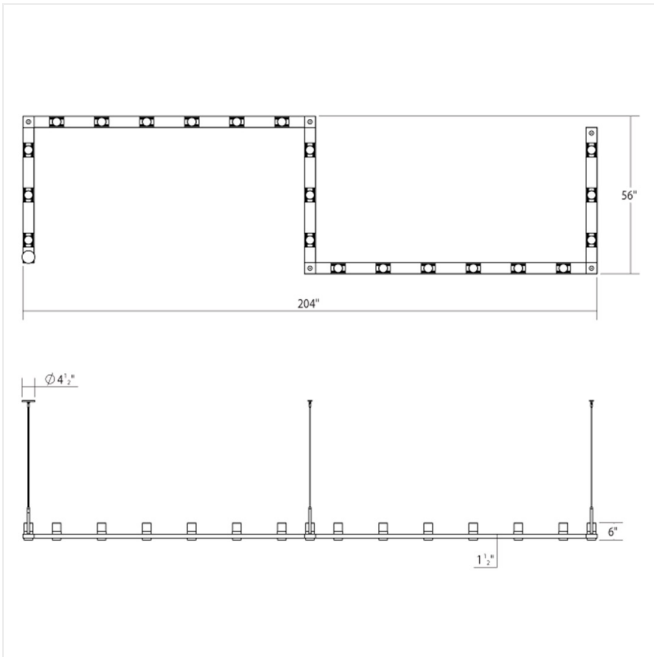

Project:

Intervals Linear Beam Pendant Spec Sheet

SKU: 20QKZ46B

INTERVALS is a uniquely integrated linear architectural lighting system of rhythmically aligned bidirectional illumination, with a range of available decorative and functional trims. Architecturally scaled, the suspended horizontal beams span long lengths within a space, supported from ceiling-mounted cables or stems, forming a dramatically powerful approach to illuminating architecturally expansive locations. SONNEMAN's new **INTERVALS Recessed Downlights** extend and support these Intervals Linear Beam Pendants. Together, they achieve a comprehensive and unified approach to dynamically lighting interior spaces.

Learn more: <https://sonnemanlight.com/intervals-linear-beam-pendant>

Type #:

Dimensions

Height:	11.5"
Width:	204"
Length:	56"
Canopy/Backplate/Base:	4.5"
Hanging Details:	10' Adjustable Cable
Shape:	Clear w/Cone Uplight Trim
Size:	4' x 16'

Installation

Installation:	Licensed electrician required
Sloped Ceiling Compatible?:	Compatible
Minimum Hanging Height:	14.25"
Maximum Hanging Height:	134.25"

Shade

Shade Material:	Glass w/Etched Acrylic Cone
Shade 2 Material:	Aluminum