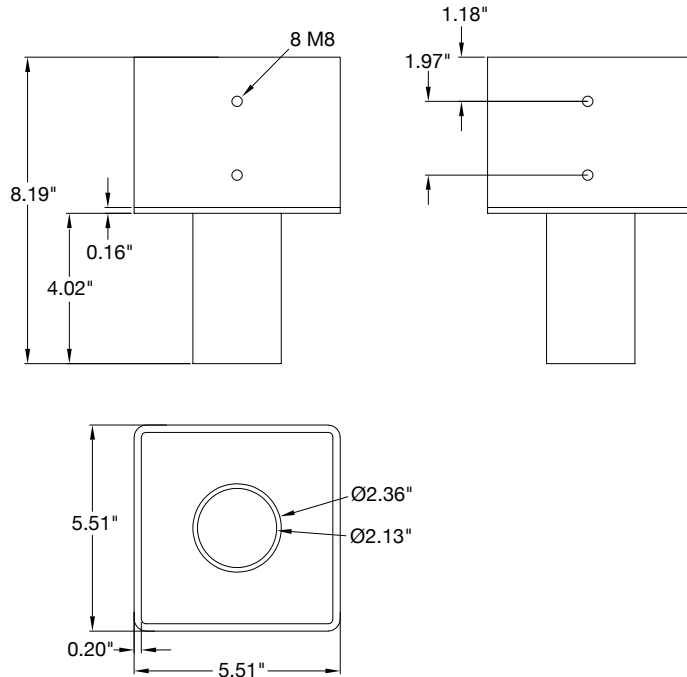

Box Qty: 10

Accessory Model	Description
TN-SQ-5	Tenon: Square 5" Pole Reducer to 2.36"

Bracket EPA: 0.35