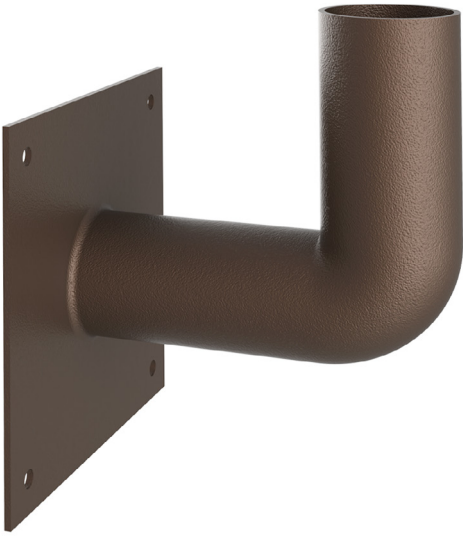

# Tenon Mounts for Poles • Compatible with 2 3/8" slip fitter brackets

**Box Qty: 4**

Accessory Model	Description
TN-WM-90-7	Tenon: Wall Mount 90 Degree Arm 7" Mounting Bracket Bronze Finish

Bracket EPA: 0.3

**Box Qty: 4**

Accessory Model	Description
TN-WM-7	Tenon: Wall Mount Straight 4" Mounting Bracket Bronze Finish

Bracket EPA: 0.2

*Specs and model numbers are subject to change with or without notice*

**Box Qty: 10**

Accessory Model	Description
TN-RD-3	Tenon: Round 3" Pole Reducer to 2.36"

Bracket EPA: 0.4

**Box Qty: 10**

Accessory Model	Description
TN-RD-4	Tenon: Round 4" Pole Reducer to 2.36"

Bracket EPA: 0.4

*Specs and model numbers are subject to change with or without notice*

**Box Qty: 6**

Accessory Model	Description
TN-RD-5	Tenon: Round 5" Pole Reducer to 2.36"

Bracket EPA: 0.45

**Box Qty: 10**

Accessory Model	Description
TN-SQ-3	Tenon: Square 3" Pole Reducer to 2.36"

Bracket EPA: 0.3