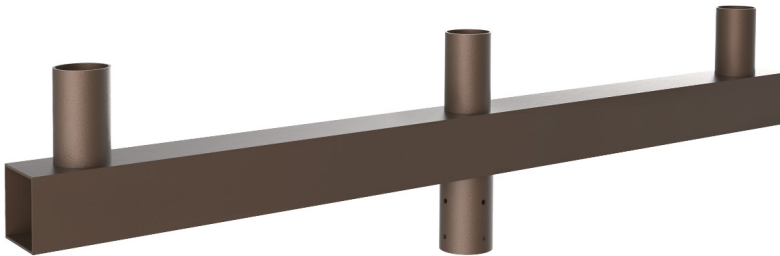

# Tenon Mounts for Poles • Compatible with 2 3/8" slip fitter brackets

**Box Qty: 4**

Accessory Model	Description
TN-WM-90-7	Tenon: Wall Mount 90 Degree Arm 7" Mounting Bracket Bronze Finish

Bracket EPA: 0.3

Bracket EPA: 0.35

*Specs and model numbers are subject to change with or without notice*

**Box Qty: 1**

Accessory Model	Description
TN-BH-SQ-180-2S	Tenon: Square Bullhorn 2-Head Adapter

Bracket EPA: 1.2

**Box Qty: 1**

Accessory Model	Description
TN-BH-SQ-180-3S	Tenon: Square Bullhorn 3-Head Adapter

Bracket EPA: 1.9

*Specs and model numbers are subject to change with or without notice*

**Box Qty: 1**

Accessory Model	Description
TN-BH-SQ-180-3Y	Tenon: Square Bullhorn 3-Head Y-Adapter