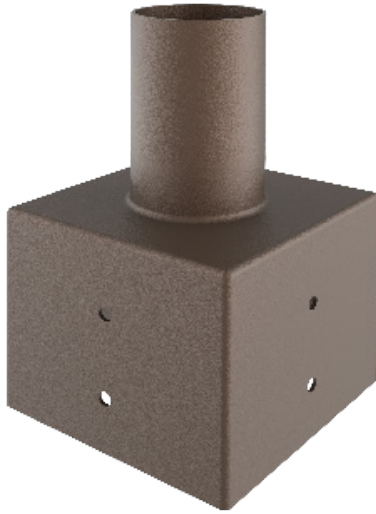

# Tenon Mounts for Poles • Compatible with 2 3/8" slip fitter brackets

**Box Qty: 4**

Accessory Model	Description
TN-WM-90-7	Tenon: Wall Mount 90 Degree Arm 7" Mounting Bracket Bronze Finish

Bracket EPA: 0.3

Accessory Model	Description
TN-RD-3	Tenon: Round 3" Pole Reducer to 2.36"

Bracket EPA: 0.4

**Box Qty: 10**

Accessory Model	Description
TN-RD-4	Tenon: Round 4" Pole Reducer to 2.36"

Bracket EPA: 0.4

*Specs and model numbers are subject to change with or without notice*

**Box Qty: 6**

Accessory Model	Description
TN-RD-5	Tenon: Round 5" Pole Reducer to 2.36"

Bracket EPA: 0.45

**Box Qty: 10**

Accessory Model	Description
TN-SQ-3	Tenon: Square 3" Pole Reducer to 2.36"

Bracket EPA: 0.3

*Specs and model numbers are subject to change with or without notice*

**Box Qty: 10**

Accessory Model	Description
TN-SQ-4	Tenon: Square 4" Pole Reducer to 2.36"

Bracket EPA: 0.3

**Box Qty: 10**

Accessory Model	Description
TN-SQ-5	Tenon: Square 5" Pole Reducer to 2.36"