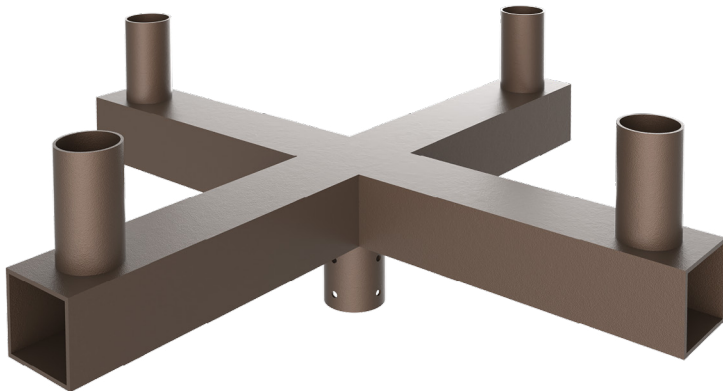

# Tenon Mounts for Poles • Compatible with 2 3/8" slip fitter brackets

**Box Qty: 4**

Accessory Model	Description
TN-WM-90-7	Tenon: Wall Mount 90 Degree Arm 7" Mounting Bracket Bronze Finish

Bracket EPA: 0.3

Accessory Model	Description
TN-BH-SQ-180-3S	Tenon: Square Bullhorn 3-Head Adapter

Bracket EPA: 1.9

*Specs and model numbers are subject to change with or without notice*

**Box Qty: 1**

Accessory Model	Description
TN-BH-SQ-180-3Y	Tenon: Square Bullhorn 3-Head Y-Adapter

Bracket EPA: 1.9

**Box Qty: 1**

Accessory Model	Description
TN-BH-SQ-90-4X	Tenon: Square Bullhorn 4-Head X-Adapter

Bracket EPA: 2

*Specs and model numbers are subject to change with or without notice*