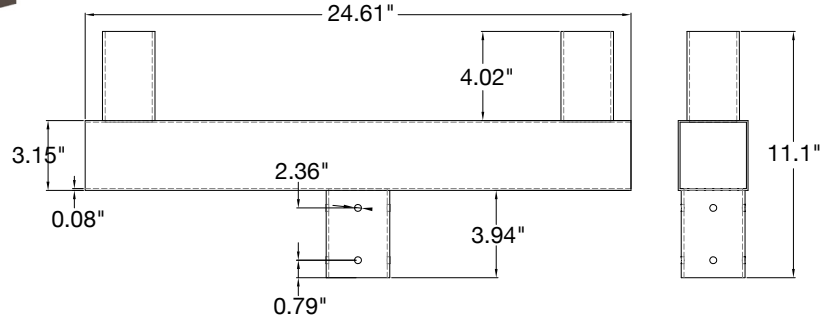

Bracket EPA: 0.35

*Specs and model numbers are subject to change with or without notice*

**Box Qty: 1**

Accessory Model	Description
TN-BH-SQ-180-2S	Tenon: Square Bullhorn 2-Head Adapter

Bracket EPA: 1.2

**Box Qty: 1**