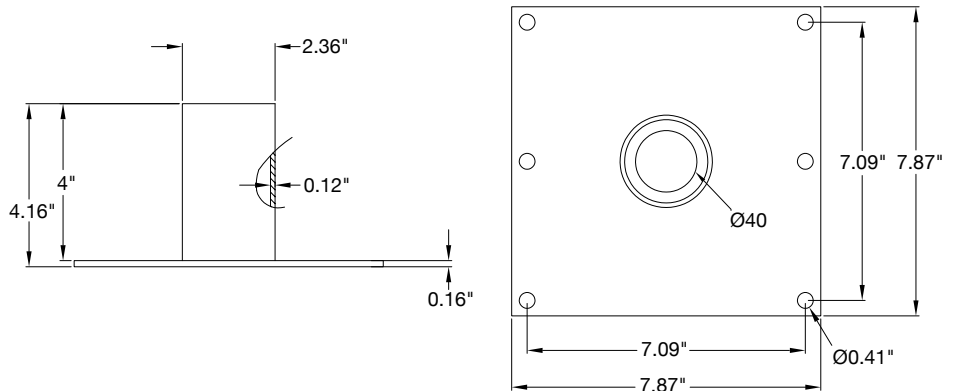

# Tenon Mounts for Poles • Compatible with 2 3/8" slip fitter brackets

**Box Qty: 4**

Accessory Model	Description
TN-WM-90-7	Tenon: Wall Mount 90 Degree Arm 7" Mounting Bracket Bronze Finish

Bracket EPA: 0.3

**Box Qty: 4**

Accessory Model	Description
TN-WM-7	Tenon: Wall Mount Straight 4" Mounting Bracket Bronze Finish

Bracket EPA: 0.2

*Specs and model numbers are subject to change with or without notice*

**Box Qty: 10**

Accessory Model	Description
TN-RD-3	Tenon: Round 3" Pole Reducer to 2.36"

Bracket EPA: 0.4

**Box Qty: 10**

Accessory Model	Description
TN-RD-4	Tenon: Round 4" Pole Reducer to 2.36"

Bracket EPA: 0.4

*Specs and model numbers are subject to change with or without notice*

**Box Qty: 6**

Accessory Model	Description
TN-RD-5	Tenon: Round 5" Pole Reducer to 2.36"

Bracket EPA: 0.45

**Box Qty: 10**

Accessory Model	Description
TN-SQ-3	Tenon: Square 3" Pole Reducer to 2.36"

Bracket EPA: 0.3