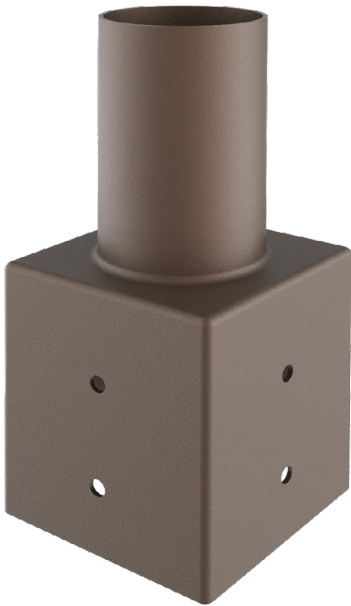

# Tenon Mounts for Poles • Compatible with 2 3/8" slip fitter brackets

**Box Qty: 4**

Accessory Model	Description
TN-WM-90-7	Tenon: Wall Mount 90 Degree Arm 7" Mounting Bracket Bronze Finish

Bracket EPA: 0.3

Accessory Model	Description
TN-RD-3	Tenon: Round 3" Pole Reducer to 2.36"

Bracket EPA: 0.4

**Box Qty: 10**

Accessory Model	Description
TN-RD-4	Tenon: Round 4" Pole Reducer to 2.36"

Bracket EPA: 0.4

*Specs and model numbers are subject to change with or without notice*

**Box Qty: 6**

Accessory Model	Description
TN-RD-5	Tenon: Round 5" Pole Reducer to 2.36"

Bracket EPA: 0.45

**Box Qty: 10**

Accessory Model	Description
TN-SQ-3	Tenon: Square 3" Pole Reducer to 2.36"

Bracket EPA: 0.3

*Specs and model numbers are subject to change with or without notice*

**Box Qty: 10**

Accessory Model	Description
TN-SQ-4	Tenon: Square 4" Pole Reducer to 2.36"

Bracket EPA: 0.3

**Box Qty: 10**

Accessory Model	Description
TN-SQ-5	Tenon: Square 5" Pole Reducer to 2.36"