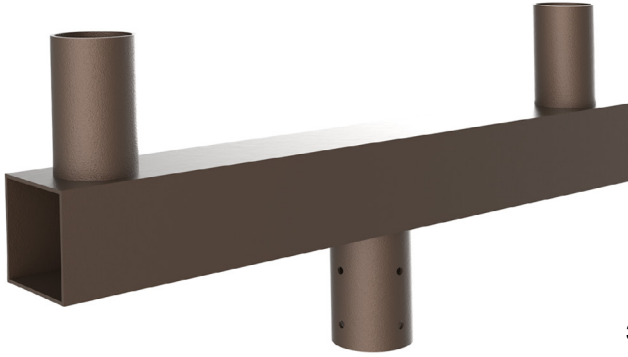

Box Qty: 1

Accessory Model	Description
TN-BH-SQ-180-2S	Tenon: Square Bullhorn 2-Head Adapter

Bracket EPA: 1.2

Box Qty: 1

Accessory Model	Description
TN-BH-SQ-180-3S	Tenon: Square Bullhorn 3-Head Adapter

Bracket EPA: 1.9

Specs and model numbers are subject to change with or without notice