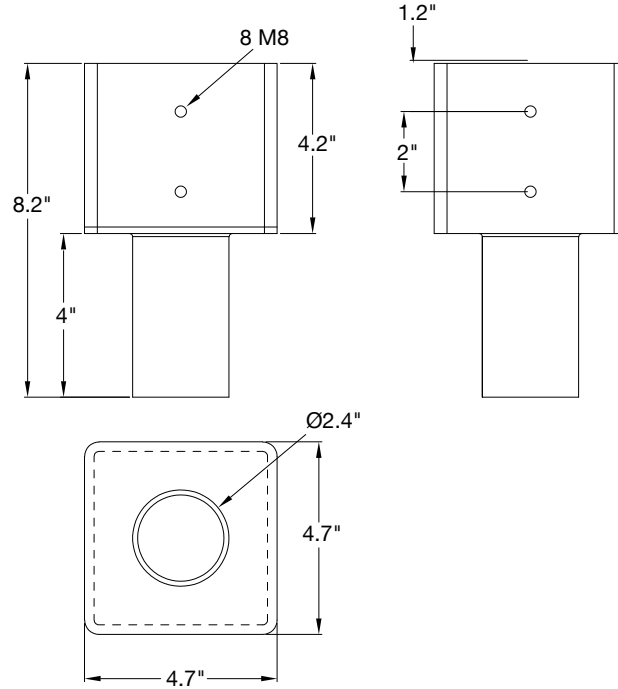

Accessory Model	Description
TN-RD-3	Tenon: Round 3" Pole Reducer to 2.36"

Bracket EPA: 0.4

**Box Qty: 10**

Accessory Model	Description
TN-RD-4	Tenon: Round 4" Pole Reducer to 2.36"

Bracket EPA: 0.4

*Specs and model numbers are subject to change with or without notice*

**Box Qty: 6**

Accessory Model	Description
TN-RD-5	Tenon: Round 5" Pole Reducer to 2.36"

Bracket EPA: 0.45

**Box Qty: 10**

Accessory Model	Description
TN-SQ-3	Tenon: Square 3" Pole Reducer to 2.36"

Bracket EPA: 0.3

*Specs and model numbers are subject to change with or without notice*

**Box Qty: 10**

Accessory Model	Description
TN-SQ-4	Tenon: Square 4" Pole Reducer to 2.36"

Bracket EPA: 0.3

**Box Qty: 10**

Accessory Model	Description
TN-SQ-5	Tenon: Square 5" Pole Reducer to 2.36"