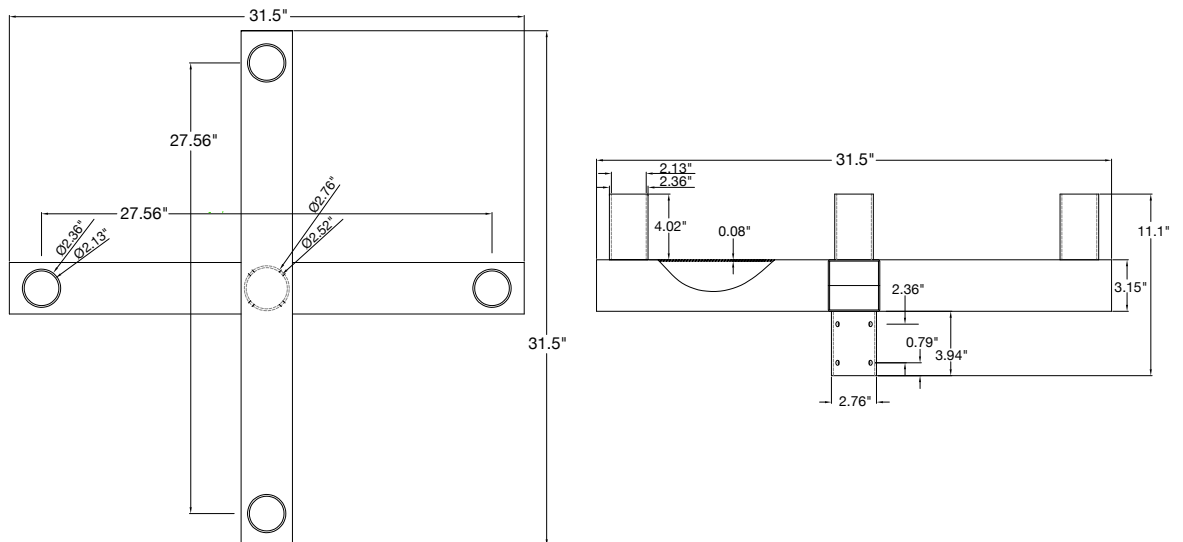

Box Qty: 1

Accessory Model	Description
TN-BH-SQ-90-4X	Tenon: Square Bullhorn 4-Head X-Adapter

Bracket EPA: 2