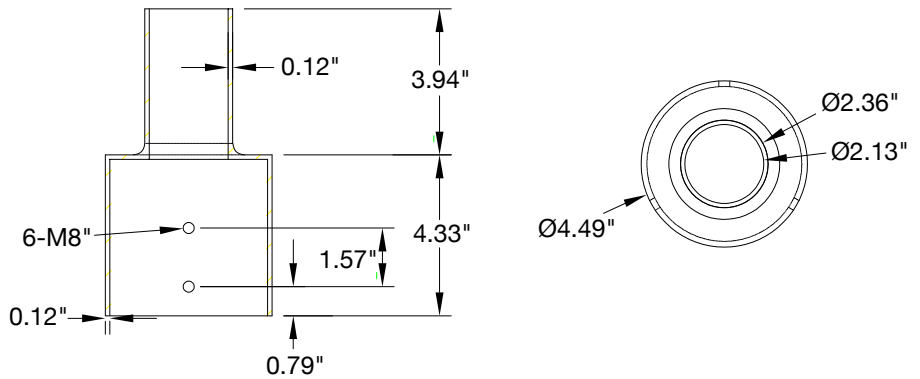

**Box Qty: 4**

Accessory Model	Description
TN-WM-7	Tenon: Wall Mount Straight 4" Mounting Bracket Bronze Finish

Bracket EPA: 0.2

*Specs and model numbers are subject to change with or without notice*

**Box Qty: 10**

Accessory Model	Description
TN-RD-3	Tenon: Round 3" Pole Reducer to 2.36"

Bracket EPA: 0.4

**Box Qty: 10**

Accessory Model	Description
TN-RD-4	Tenon: Round 4" Pole Reducer to 2.36"

Bracket EPA: 0.4

*Specs and model numbers are subject to change with or without notice*

**Box Qty: 6**

Accessory Model	Description
TN-RD-5	Tenon: Round 5" Pole Reducer to 2.36"

Bracket EPA: 0.45

**Box Qty: 10**

Accessory Model	Description
TN-SQ-3	Tenon: Square 3" Pole Reducer to 2.36"

Bracket EPA: 0.3

*Specs and model numbers are subject to change with or without notice*

**Box Qty: 10**

Accessory Model	Description
TN-SQ-4	Tenon: Square 4" Pole Reducer to 2.36"

Bracket EPA: 0.3

**Box Qty: 10**

Accessory Model	Description
TN-SQ-5	Tenon: Square 5" Pole Reducer to 2.36"