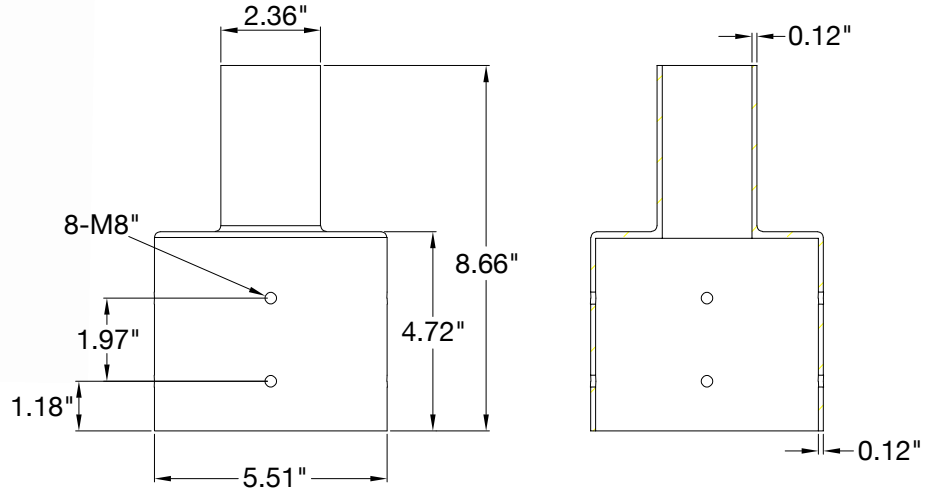

Accessory Model	Description
TN-RD-3	Tenon: Round 3" Pole Reducer to 2.36"

Bracket EPA: 0.4

**Box Qty: 10**

Accessory Model	Description
TN-RD-4	Tenon: Round 4" Pole Reducer to 2.36"

Bracket EPA: 0.4

*Specs and model numbers are subject to change with or without notice*

**Box Qty: 6**

Accessory Model	Description
TN-RD-5	Tenon: Round 5" Pole Reducer to 2.36"

Bracket EPA: 0.45

**Box Qty: 10**

Accessory Model	Description
TN-SQ-3	Tenon: Square 3" Pole Reducer to 2.36"

Bracket EPA: 0.3