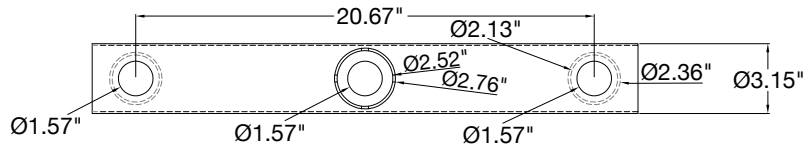

Bracket EPA: 0.35

*Specs and model numbers are subject to change with or without notice*

**Box Qty: 1**

Accessory Model	Description
TN-BH-SQ-180-2S	Tenon: Square Bullhorn 2-Head Adapter

Bracket EPA: 1.2

**Box Qty: 1**