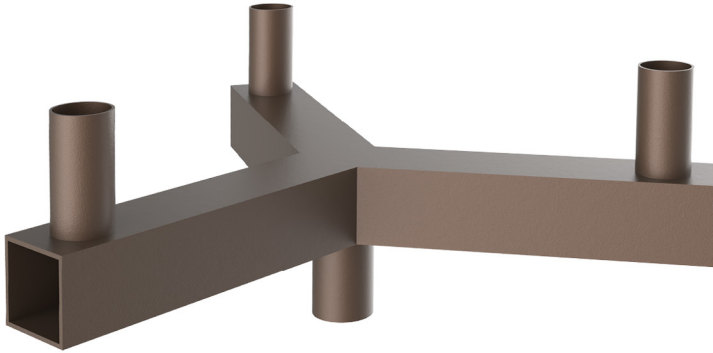

# Tenon Mounts for Poles • Compatible with 2 3/8" slip fitter brackets

**Box Qty: 4**

Accessory Model	Description
TN-WM-90-7	Tenon: Wall Mount 90 Degree Arm 7" Mounting Bracket Bronze Finish

Bracket EPA: 0.3

*Specs and model numbers are subject to change with or without notice*

**Box Qty: 10**

Accessory Model	Description
TN-SQ-4	Tenon: Square 4" Pole Reducer to 2.36"

Bracket EPA: 0.3

**Box Qty: 10**

Accessory Model	Description
TN-SQ-5	Tenon: Square 5" Pole Reducer to 2.36"

Bracket EPA: 0.35

*Specs and model numbers are subject to change with or without notice*

**Box Qty: 1**

Accessory Model	Description
TN-BH-SQ-180-2S	Tenon: Square Bullhorn 2-Head Adapter

Bracket EPA: 1.2

**Box Qty: 1**

Accessory Model	Description
TN-BH-SQ-180-3S	Tenon: Square Bullhorn 3-Head Adapter

Bracket EPA: 1.9

*Specs and model numbers are subject to change with or without notice*

**Box Qty: 1**

Accessory Model	Description
TN-BH-SQ-180-3Y	Tenon: Square Bullhorn 3-Head Y-Adapter