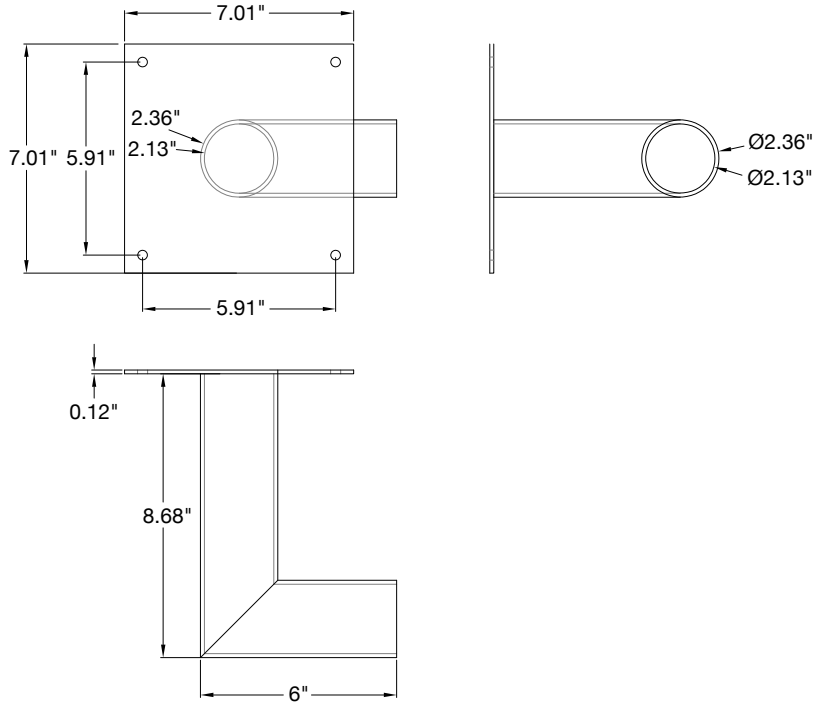

# Tenon Mounts for Poles • Compatible with 2 3/8" slip fitter brackets

**Box Qty: 4**

Accessory Model	Description
TN-WM-90-7	Tenon: Wall Mount 90 Degree Arm 7" Mounting Bracket Bronze Finish

Bracket EPA: 0.3

**Box Qty: 4**

Accessory Model	Description
TN-WM-7	Tenon: Wall Mount Straight 4" Mounting Bracket Bronze Finish

Bracket EPA: 0.2

*Specs and model numbers are subject to change with or without notice*

**Box Qty: 10**

Accessory Model	Description
TN-RD-3	Tenon: Round 3" Pole Reducer to 2.36"

Bracket EPA: 0.4

**Box Qty: 10**

Accessory Model	Description
TN-RD-4	Tenon: Round 4" Pole Reducer to 2.36"

Bracket EPA: 0.4

*Specs and model numbers are subject to change with or without notice*

**Box Qty: 6**

Accessory Model	Description
TN-RD-5	Tenon: Round 5" Pole Reducer to 2.36"

Bracket EPA: 0.45

**Box Qty: 10**

Accessory Model	Description
TN-SQ-3	Tenon: Square 3" Pole Reducer to 2.36"

Bracket EPA: 0.3