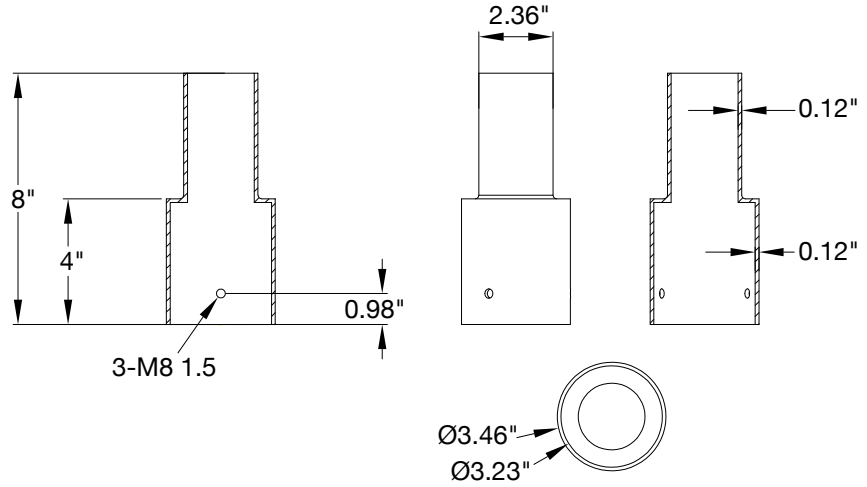

# Tenon Mounts for Poles • Compatible with 2 3/8" slip fitter brackets

**Box Qty: 4**

Accessory Model	Description
TN-WM-90-7	Tenon: Wall Mount 90 Degree Arm 7" Mounting Bracket Bronze Finish

Bracket EPA: 0.3

**Box Qty: 4**

Accessory Model	Description
TN-WM-7	Tenon: Wall Mount Straight 4" Mounting Bracket Bronze Finish

Bracket EPA: 0.2

*Specs and model numbers are subject to change with or without notice*

**Box Qty: 10**

Accessory Model	Description
TN-RD-3	Tenon: Round 3" Pole Reducer to 2.36"

Bracket EPA: 0.4

**Box Qty: 10**

Accessory Model	Description
TN-RD-4	Tenon: Round 4" Pole Reducer to 2.36"

Bracket EPA: 0.4

*Specs and model numbers are subject to change with or without notice*

**Box Qty: 6**

Accessory Model	Description
TN-RD-5	Tenon: Round 5" Pole Reducer to 2.36"

Bracket EPA: 0.45

**Box Qty: 10**

Accessory Model	Description
TN-SQ-3	Tenon: Square 3" Pole Reducer to 2.36"

Bracket EPA: 0.3