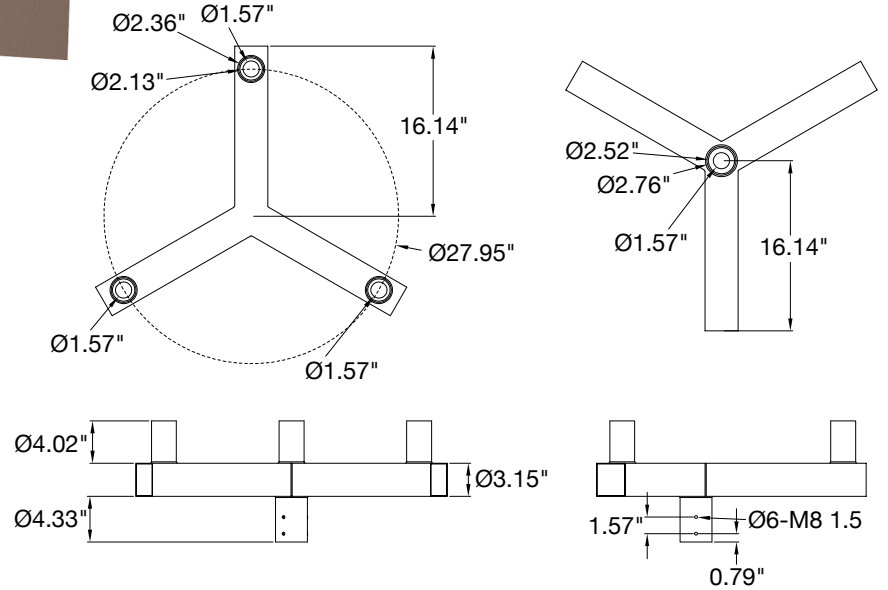

Accessory Model	Description
TN-BH-SQ-180-3S	Tenon: Square Bullhorn 3-Head Adapter

Bracket EPA: 1.9

*Specs and model numbers are subject to change with or without notice*

**Box Qty: 1**

Accessory Model	Description
TN-BH-SQ-180-3Y	Tenon: Square Bullhorn 3-Head Y-Adapter

Bracket EPA: 1.9

**Box Qty: 1**

Accessory Model	Description
TN-BH-SQ-90-4X	Tenon: Square Bullhorn 4-Head X-Adapter

Bracket EPA: 2

*Specs and model numbers are subject to change with or without notice*