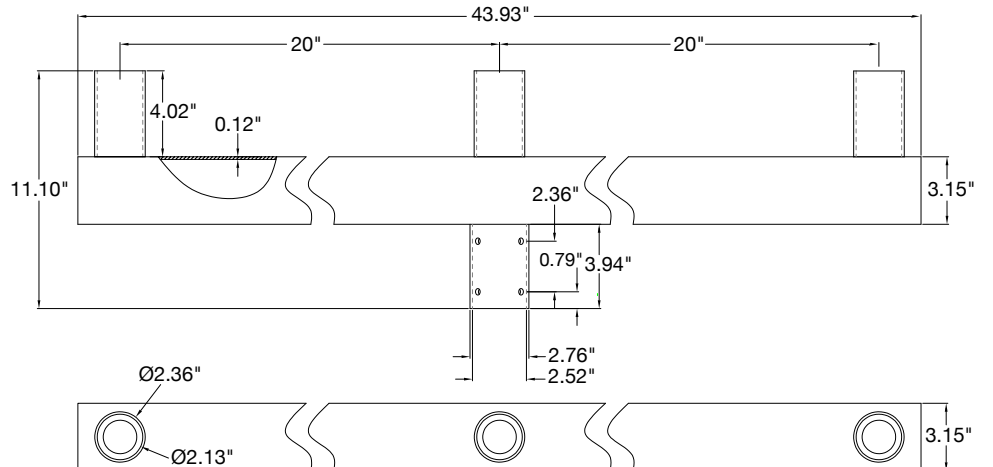

Bracket EPA: 0.35

*Specs and model numbers are subject to change with or without notice*

**Box Qty: 1**

Accessory Model	Description
TN-BH-SQ-180-2S	Tenon: Square Bullhorn 2-Head Adapter

Bracket EPA: 1.2

**Box Qty: 1**

Accessory Model	Description
TN-BH-SQ-180-3S	Tenon: Square Bullhorn 3-Head Adapter

Bracket EPA: 1.9

*Specs and model numbers are subject to change with or without notice*

**Box Qty: 1**

Accessory Model	Description
TN-BH-SQ-180-3Y	Tenon: Square Bullhorn 3-Head Y-Adapter