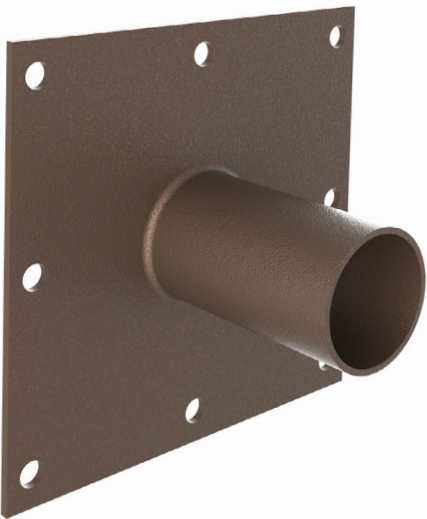

# Tenon Mounts for Poles • Compatible with 2 3/8" slip fitter brackets

**Box Qty: 4**

Accessory Model	Description
TN-WM-90-7	Tenon: Wall Mount 90 Degree Arm 7" Mounting Bracket Bronze Finish

Bracket EPA: 0.3

**Box Qty: 4**

Accessory Model	Description
TN-WM-7	Tenon: Wall Mount Straight 4" Mounting Bracket Bronze Finish

Bracket EPA: 0.2

*Specs and model numbers are subject to change with or without notice*

**Box Qty: 10**

Accessory Model	Description
TN-RD-3	Tenon: Round 3" Pole Reducer to 2.36"

Bracket EPA: 0.4

**Box Qty: 10**

Accessory Model	Description
TN-RD-4	Tenon: Round 4" Pole Reducer to 2.36"

Bracket EPA: 0.4

*Specs and model numbers are subject to change with or without notice*

**Box Qty: 6**

Accessory Model	Description
TN-RD-5	Tenon: Round 5" Pole Reducer to 2.36"

Bracket EPA: 0.45

**Box Qty: 10**

Accessory Model	Description
TN-SQ-3	Tenon: Square 3" Pole Reducer to 2.36"

Bracket EPA: 0.3