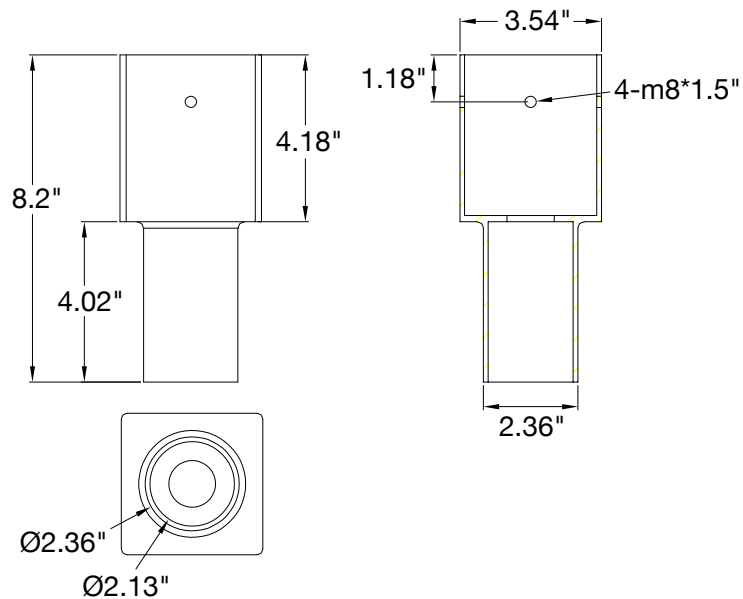

**Box Qty: 6**

Accessory Model	Description
TN-RD-5	Tenon: Round 5" Pole Reducer to 2.36"

Bracket EPA: 0.45

**Box Qty: 10**

Accessory Model	Description
TN-SQ-3	Tenon: Square 3" Pole Reducer to 2.36"

Bracket EPA: 0.3

*Specs and model numbers are subject to change with or without notice*

**Box Qty: 10**

Accessory Model	Description
TN-SQ-4	Tenon: Square 4" Pole Reducer to 2.36"

Bracket EPA: 0.3

**Box Qty: 10**

Accessory Model	Description
TN-SQ-5	Tenon: Square 5" Pole Reducer to 2.36"