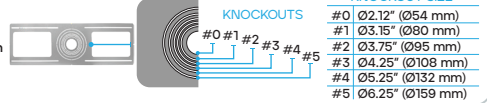

LR41006
New Construction Mounting Plate