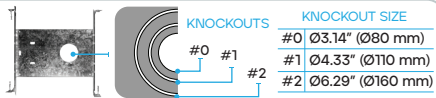

ELECTRICAL

	MODEL	DESCRIPTION	POWER	INPUT VOLTS	EFFICACY	LIFETIME	COST/YR
4"	LR23742	LED/MINI4/PANEL/5CCT/RD/GB/HO	12	120V	79	50,000	$ 1.44
6"	LR23746	LED/MINI6/PANEL/5CCT/RD/GB/HO	15	120V	79	50,000	$ 1.80

PHOTOMETRIC

MODEL	DESCRIPTION	COLOR (CCT)	TEMP	LUMEN	CRI	ETL	ES	PLATE (KNOCKOUT)
LR23742	LED/MINI4/PANEL/5CCT/RD/GB/HO	2700K/3000K/3500K/4000K/5000K	CCT SELECT	1000	80	YES	YES	LR41002 (#1) LR41006 (#3) LR41010 (R1) LR41011 (#4)
LR23746	LED/MINI6/PANEL/5CCT/RD/GB/HO	2700K/3000K/3500K/4000K/5000K	CCT SELECT	1400	80	YES	YES	LR41002 (#2) LR41006 (#5) LR41010 (R3)

COMPATIBLE WITH:

LR35126
Emergency LED Driver

LR41002
New Construction Mounting Plate