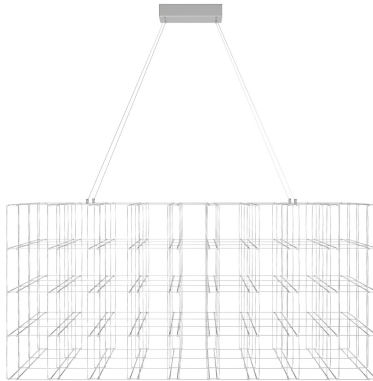

AVE

L I G H T I N G

Item#: HF8148-CH

Product Type Chandelier
Collection Name Argyle Ave.
Finish Chrome
Length-Ext. 48 in.
Width 18 in.
Height 24 in.
Weight 35 lbs
Voltage 120
Lumens 15000
Listing UL
Light Source BULB
Bulb Quantity 200
Bulb Wattage 120
Bulb Base Type LED
Bulb Included No
Dimmable Yes
Sloped Install Yes
Warranty 1 Year Limited Electrical Warranty