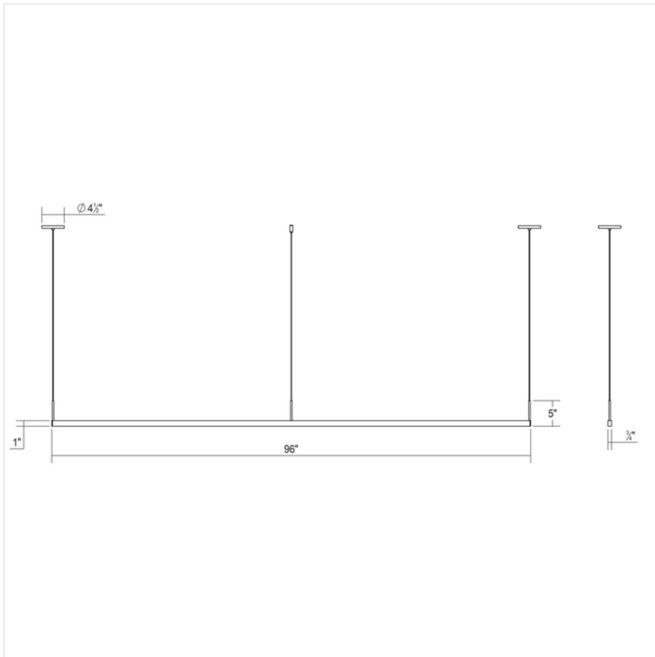

Project:

Thin-Line LED Pendant Spec Sheet

SKU: 2818.16-8

A system of minimally scaled LED linear pendants, [uplight/downlight wall bars](#), and [indirect light wall bars](#). Thin-Line is offered in a variety of lengths, finishes, and lighting configurations. Thin-Line Pendants are available in single- and double-sided configurations; the single-sided configurations can be installed as a downlight or up-light, providing direct or indirect illumination. The driver for this fixture must be installed in a remote location. If you would like the look of a smaller canopy than our standard, our [Optional Mini Box Canopy](#) is also available for the Thin-Line LED Pendant.

Learn more: <https://sonnemanlight.com/thin-line-led-pendant>

Type #:

Dimensions

Height:	5"
Width:	96"
Length:	0.75"
Canopy/Backplate/Base:	4.5"
Size:	8' Two-Sided
Canopy/Backplate/Base Height:	0.5"

Electrical Specs

Installation

Installation:	Licensed electrician required
Sloped Ceiling Compatible?:	Adapter Available
Minimum Hanging Height:	5.75"
Maximum Hanging Height:	73.75"

Shipping

Carton 1 L x W x H:	99" X 7" X 4"
Carton 1 Gross Weight:	9 LBS