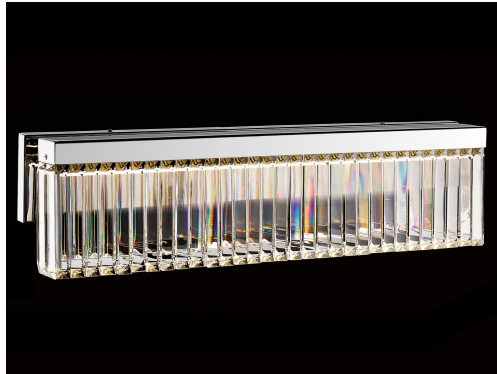

## Item#: HF4003-PN

Product Type Wall Sconce  
Collection Name Broadway  
Finish Polished Nickel  
Length-Ext. 4 in.  
Width 30 in.  
Height 6 in.  
Weight 15 lbs  
Voltage 120  
Lumens 800  
Listing UL  
Light Source BULB  
Bulb Quantity LED  
Bulb Wattage 8  
Bulb Base Type LED  
Bulb Included No  
Dimmable Yes  
Sloped Install Yes  
Warranty 1 Year Limited Electrical Warranty