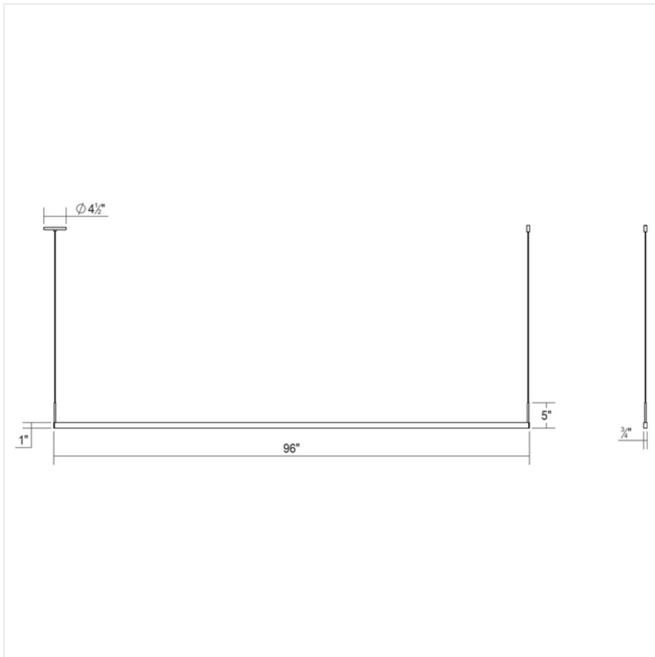

Project:

Thin-Line LED Pendant Spec Sheet

SKU: 2816.16-8

A system of minimally scaled LED linear pendants, [uplight/downlight wall bars](#), and [indirect light wall bars](#). Thin-Line is offered in a variety of lengths, finishes, and lighting configurations. Thin-Line Pendants are available in single- and double-sided configurations; the single-sided configurations can be installed as a downlight or up-light, providing direct or indirect illumination. The driver for this fixture must be installed in a remote location. If you would like the look of a smaller canopy than our standard, our [Optional Mini Box Canopy](#) is also available for the Thin-Line LED Pendant.

Learn more: <https://sonnemanlight.com/thin-line-led-pendant>

Type #:

Dimensions

Height:	5"
Width:	96"
Length:	0.75"
Canopy/Backplate/Base:	4.5"
Hanging Details:	6' Adjustable Cord
Size:	8' One-Sided
Canopy/Backplate/Base Height:	0.5"

Electrical Specs

Bulb(s) Included?:	Yes
Bulb 1 Type:	Integral LED
Bulb Quantity:	1
Input Voltage:	120VAC
Wattage:	47
Initial Lumens:	3120
Delivered Lumens:	1800
Color Temperature:	3000K
CRI:	90
Power Supply Type:	Driver
Power Supply Quantity:	1
Power Supply Location:	Remote
Dimming Type:	TRIAC/ELV
Bulb Max Wattage:	47

Installation

Installation:	Licensed electrician required
Sloped Ceiling Compatible?:	Compatible
Minimum Hanging Height:	5.75"
Maximum Hanging Height:	73.75"

Shipping

Carton 1 L x W x H:	99" X 7" X 4"
Carton 1 Gross Weight:	7 LBS