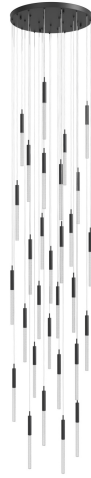

# AVE

L I G H T I N G

## Item#: HF2031-BOA-BK

Product Type Pendant - Multi Port  
Collection Name Main St.  
Finish Black  
Length-Ext. 30 in. in.  
Width 30 in. in.  
Height 158 in. in.  
Weight 54 lbs  
Voltage 120  
Lumens 9300  
Listing UL  
Light Source BULB  
Bulb Quantity 31  
Bulb Wattage 3  
Bulb Base Type G9 LED  
Bulb Included Yes  
Dimmable Yes  
Sloped Install Yes  
Warranty 1 Year Limited Electrical Warranty

COMPANY NAME:
DATE:
PROJECT NAME:
LOCATION:
APPROVED BY:
PRODUCT ITEM CODE: HF2031-BOA-BK