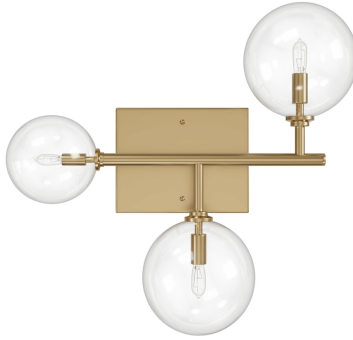

## Item#: HF4203-AB

Product Type Wall Sconce  
Collection Name Delilah  
Finish Aged Brass  
Length-Ext. 8 in.  
Width 18 in.  
Height 18 in.  
Weight 8 lbs  
Voltage 120  
Lumens N/A  
Listing ETL  
Light Source BULB  
Bulb Quantity 3  
Bulb Wattage 10  
Bulb Base Type G9 LED  
Bulb Included No  
Dimmable Yes  
Sloped Install Yes  
Warranty 1 Year Limited Electrical Warranty