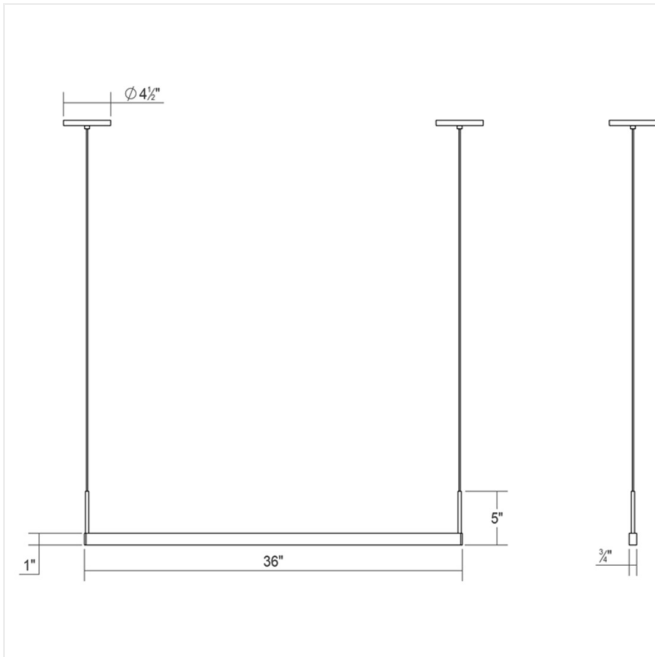

Project:

Thin-Line LED Pendant Spec Sheet

SKU: 2818.16-3

A system of minimally scaled LED linear pendants, [uplight/downlight wall bars](#), and [indirect light wall bars](#). Thin-Line is offered in a variety of lengths, finishes, and lighting configurations. Thin-Line Pendants are available in single- and double-sided configurations; the single-sided configurations can be installed as a downlight or up-light, providing direct or indirect illumination. The driver for this fixture must be installed in a remote location. If you would like the look of a smaller canopy than our standard, our [Optional Mini Box Canopy](#) is also available for the Thin-Line LED Pendant.

Learn more: <https://sonnemanlight.com/thin-line-led-pendant>

Type #:

Dimensions

Height:	5"
Width:	36"
Length:	0.75"
Canopy/Backplate/Base:	4.5"
Hanging Details:	6' Adjustable Cord
Size:	3' Two-Sided
Canopy/Backplate/Base Height:	0.5"

Electrical Specs

Bulb(s) Included?:	Yes
Bulb 1 Type:	Integral LED
Bulb Quantity:	2
Input Voltage:	120VAC
Wattage:	38
Initial Lumens:	2220
Delivered Lumens:	1350
Color Temperature:	3000K
CRI:	90
Power Supply Type:	Driver
Power Supply Quantity:	2
Power Supply Location:	Remote
Dimming Type:	TRIAC/ELV
Bulb Max Wattage:	38

Installation

Installation:	Licensed electrician required
Sloped Ceiling Compatible?:	Compatible
Minimum Hanging Height:	5.75"
Maximum Hanging Height:	73.75"

Shipping

Carton 1 L x W x H:	40" X 7" X 4"
Carton 1 Gross Weight:	6 LBS