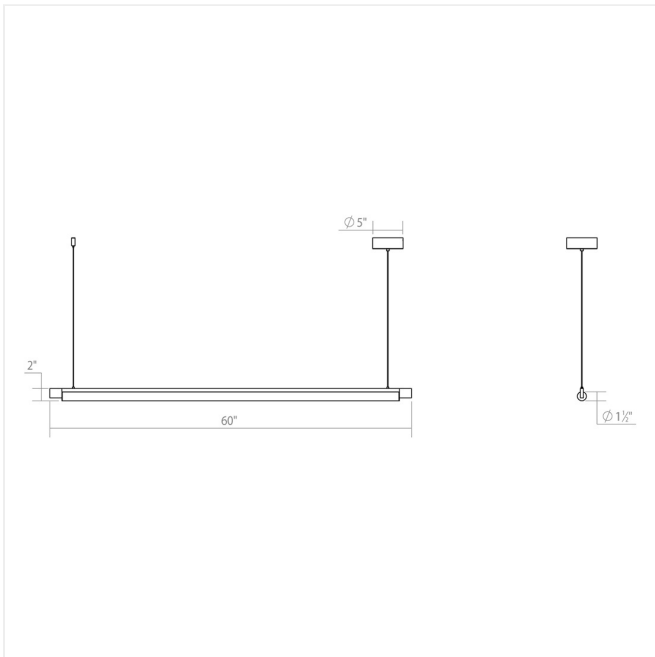

# Keel LED Pendant (3500K) Spec Sheet

SKU: 3828.25-35

Suspended with architectural precision, Keel Pendant offers a modern yet minimal presence that is functional for any interior design. In addition to this Pendant, Keel is also available as a [Bath Bar](#), a free-standing [Floor Lamp](#), and wall-mounted as a [Wall Lamp](#). These crisply intersecting forms bring multiple lighting applications to the task with architectural precision.

## Dimensions

Height:	2"
Width:	60"
Length:	1.5"
Canopy/Backplate/Base:	5"
Size:	60"
Canopy/Backplate/Base Height:	2"

## Shipping

Carton 1 L x W x H:	67" X 6" X 6"
Carton 1 Gross Weight:	6 LBS

## Available Sizes

Available Sizes:	44", 60"
------------------	----------