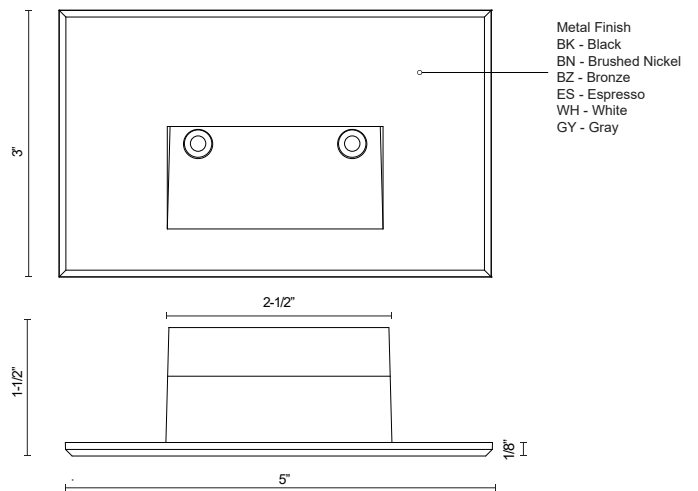

SONIC ER3003-12V

STEP LIGHTS

PROJECT

ER3003-BZ-12V Bronze ER3003-BK-12V Black ER3003-BN-12V Brushed Nickel ER3003-ES-12V Espresso ER3003-WH-12V White

ER3003-GY-12V
Gray

SPECIFICATION DETAILS

Fixture Dimensions	W5" x H3" x E1-1/2"
Light Source	Low Voltage LED
Wattage	4W
Total Lumens	250lm
Delivered Lumens	BK-26lm BN-24lm BZ-33lm ES-45lm GY-45lm ST-50lm WH-76lm
Voltage	12V, with DC Remote Class 2 LED driver (Driver supplied by others) or AC Remote Transformer (Transformer supplied by others, Dimming not Recommended)
Color Temperature	3000K
CRI (Ra)	90CRI
Optional Color Temps	2700K - 5000K Available, Minimum Order Quantities Apply
LED Rated Life	50,000 hours
Glass Details	Clear Glass
ADA Compliant	Yes
Location	Wet
Illumination Direction	Downlight
Paint Finish	BK02; BN01; GY01; WH02;

* For custom options, consult factory for details.

* For warranty information, please visit www.kuzcolighting.com/warranty

DESCRIPTION

12V Low Voltage addition to the popular Sonic family. The optically designed light control of Sonic's die cast Aluminum housing fully conceals the source. Ideal for step or courtesy light use. This fixture is rated for outdoor use but there is no reason it cannot be utilized indoors too. Only fits into a single gang box. Compatible with all outdoor 12V DC Drivers (supplied by others).