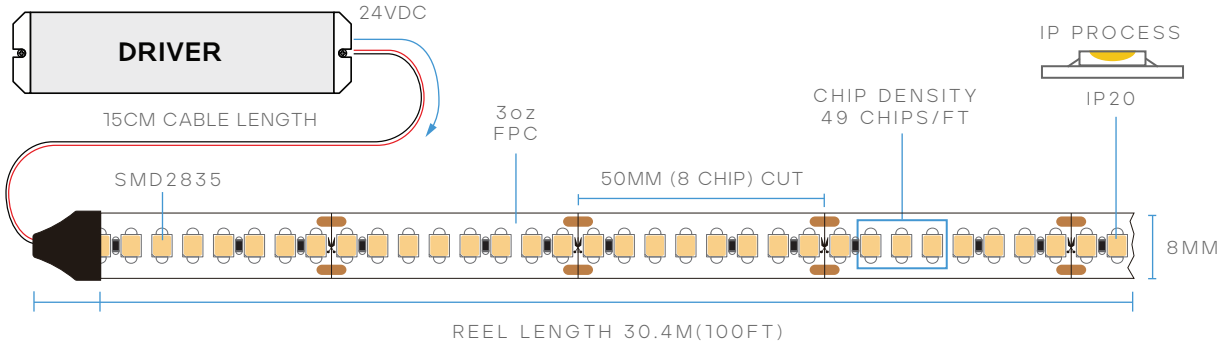

TAPERITE™ TAPE LIGHT

LR44107

4W/FT
439.2W/REEL
IP-20
CRI 90
BEAM SPREAD 120°
24V
8MM
3oz FPC
100' REEL
UL LISTED

MODEL	DESCRIPTION	COLOR (CCT)	LUMEN/FT	WATTAGE /FT	WATTAGE /REEL	EFFICACY
LR44107	LEDTL/2835/160/14.4/935/IP20/24V/100FT	3500K - NATURAL	483	4W	439.2W	110lm/w

CHIP

CHIP:	SMD2835	WIDTH:	8MM
CHIP GROUP:	8	CHIP WATT:	0.2W
CUT SIZE:	50MM	CHIP QTY:	49/FT

INSTALLATION

ADHESIVE:	9448A 3M TAPE
CABLE LENGTH:	15CM
MAX. RUN:	5M/16.4FT

PACKAGING

CASE:	10 ROLLS
-------	----------

COMPATIBLE CONNECTORS

TAPE TO TAPE

LR44700 STANDARD
LR44800 HEAVY DUTY 10A

TAPE TO TAPE CORNER

LR44803 HEAVY DUTY 10A

TAPE TO CABLE

LR44701 STANDARD
LR44805 HEAVY DUTY 10A

TAPE TO CABLE TO TAPE