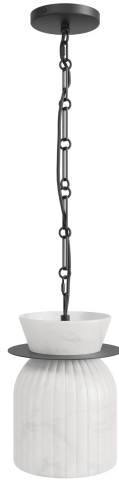

## Item#: HF7500-BK

Product Type Pendant  
Collection Name Westwood  
Finish Matte Black  
Length-Ext. 8 in.  
Width 8 in.  
Height 10 in.  
Weight 13 lbs  
Voltage 120  
Lumens 720  
Listing UL  
Light Source BULB  
Bulb Quantity LED  
Bulb Wattage 10  
Bulb Base Type LED  
Bulb Included No  
Dimmable Yes  
Sloped Install Yes  
Warranty 1 Year Limited Electrical Warranty