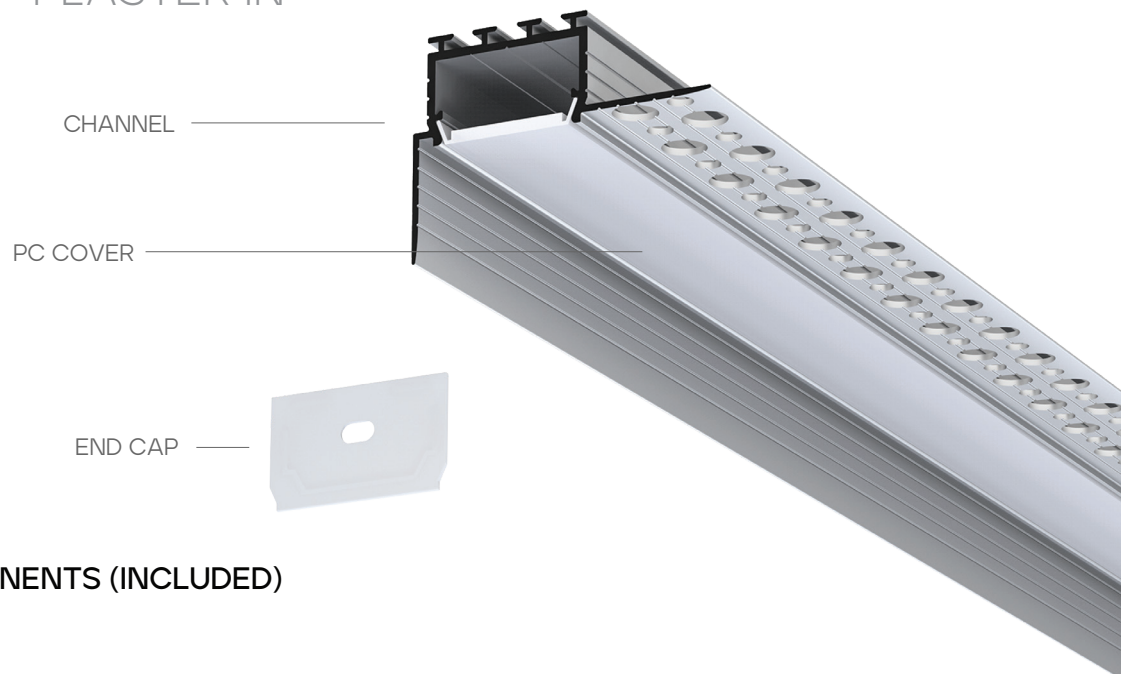

## LR43410

LED/CNLWW/MI/V5/8/SV/PC/KIT

RECESSED - PLASTER IN

### BUNDLE COMPONENTS (INCLUDED)

END CAP  
PC COVER

### SPECIFICATIONS

LENGTH:	96"
MATERIAL:	ALUMINUM
END CAP MATERIAL:	PVC
COVER:	MILKY PC
FINISH:	ANODIZED SILVER
FIELD CUTTABLE:	YES
LOCATION:	DRY