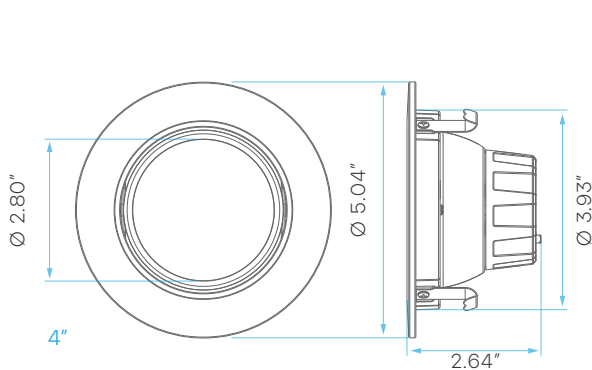

LED DOWNLIGHT RETROFIT EYEBALL GIMBAL - CCT SELECT 4", 5-6"

4"

5-6"

5 CCT SWITCH
ON THE BACK

5 CCT SWITCH

5 CCT SWITCH
ON THE BACK

**CRI
90**

COLOR SELECTABLE

2700K 3000K 3500K 4000K 5000K

DIMMABLE

TRIAC

**WET
LOCATION
RATED**

**5
YEAR
WARRANTY**

ELECTRICAL

	MODEL	DESCRIPTION	POWER	INPUT VOLTS	EFFICACY	LIFETIME	WATT REPLACEMENT	COST/YR
4"	LR23233	LED/DL4/EB/5CCT/FL	8	120V	88	50,000	60	\$ 0.96
5-6"	LR23043	LED/DL5-6/EB/5CCT/FL	11	120V	100	50,000	90	\$ 1.32

PHOTOMETRIC

MODEL	DESCRIPTION	COLOR (CCT)	TEMP	LUMEN	CRI	ETL LISTED
LR23233	LED/DL4/EB/5CCT/FL	2700K/3000K/3500K/4000K/5000K	CCT SELECT	700	90	YES
LR23043	LED/DL5-6/EB/5CCT/FL	2700K/3000K/3500K/4000K/5000K	CCT SELECT	1100	90	YES