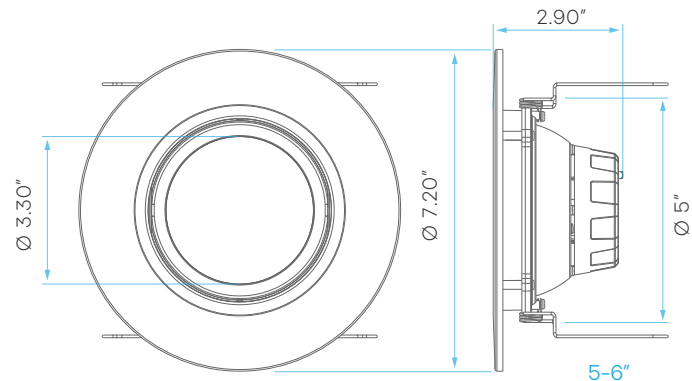

LED DOWNLIGHT RETROFIT EYEBALL GIMBAL - CCT SELECT 4", 5-6"

4"

5-6"

5 CCT SWITCH
ON THE BACK

5 CCT SWITCH

5 CCT SWITCH
ON THE BACK

**CRI
90**

COLOR SELECTABLE

2700K 3000K 3500K 4000K 5000K

DIMMABLE

TRIAC

**WET
LOCATION
RATED**

**5
YEAR
WARRANTY**

ELECTRICAL

	MODEL	DESCRIPTION	POWER	INPUT VOLTS	EFFICACY	LIFETIME	WATT REPLACEMENT	COST/YR
4"	LR23233	LED/DL4/EB/5CCT/FL	8	120V	88	50,000	60	\$ 0.96
5-6"	LR23043	LED/DL5-6/EB/5CCT/FL	11	120V	100	50,000	90	\$ 1.32

PHOTOMETRIC

MODEL	DESCRIPTION	COLOR (CCT)	TEMP	LUMEN	CRI	ETL LISTED
LR23233	LED/DL4/EB/5CCT/FL	2700K/3000K/3500K/4000K/5000K	CCT SELECT	700	90	YES
LR23043	LED/DL5-6/EB/5CCT/FL	2700K/3000K/3500K/4000K/5000K	CCT SELECT	1100	90	YES