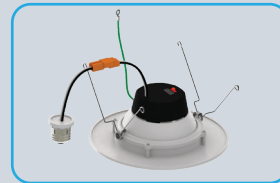

LED DOWNLIGHT RETROFIT EYEBALL GIMBAL - CCT SELECT 4", 5-6"

4"

5-6"

5 CCT SWITCH
ON THE BACK

5 CCT SWITCH

5 CCT SWITCH
ON THE BACK

**CRI
90**

COLOR SELECTABLE

2700K 3000K 3500K 4000K 5000K

DIMMABLE

TRIAC

**WET
LOCATION
RATED**

**5
YEAR
WARRANTY**

ELECTRICAL

	MODEL	DESCRIPTION	POWER	INPUT VOLTS	EFFICACY	LIFETIME	WATT REPLACEMENT	COST/YR
4"	LR23233	LED/DL4/EB/5CCT/FL	8	120V	88	50,000	60	\$ 0.96
5-6"	LR23043	LED/DL5-6/EB/5CCT/FL	11	120V	100	50,000	90	\$ 1.32