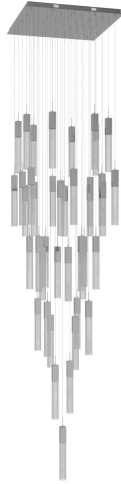

# AVE

L I G H T I N G

## Item#: HF1903-41-GL-CH-SNW

Product Type Pendant - Multi Port  
Collection Name The Original Glacier  
Finish Polished Chrome  
Length-Ext. 36 in.  
Width 36 in.  
Height 174 in.  
Weight 186 lbs  
Voltage 120  
Lumens 11480  
Listing UL  
Light Source BULB  
Bulb Quantity 41  
Bulb Wattage 6.5  
Bulb Base Type GU10 LED  
Bulb Included Yes  
Dimmable Yes  
Sloped Install Yes  
Warranty 1 Year Limited Electrical Warranty

COMPANY NAME:
DATE:
PROJECT NAME:
LOCATION:
APPROVED BY:
PRODUCT ITEM CODE: HF1903-41-GL-CH-SNW