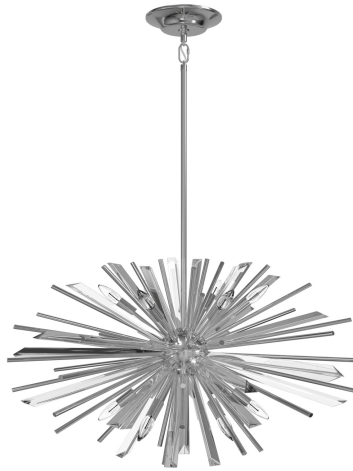

AVE

L I G H T I N G

Item#: HF8202-CH

Product Type Chandelier
Collection Name Palisades Ave.
Finish Chrome With Clear Glass
Length-Ext. 32 in.
Width 32 in.
Height 18 in.
Weight 24 lbs
Voltage 120
Lumens N/A
Listing ETL
Light Source BULB
Bulb Quantity 8
Bulb Wattage 60
Bulb Base Type E12
Bulb Included No
Dimmable Yes
Sloped Install Yes
Warranty 1 Year Limited Electrical Warranty