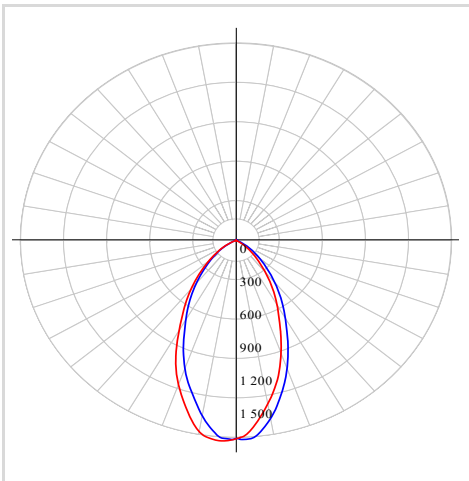

PROJECT

TYPE

DATE

QTY

NOTES

LIGHT DISTRIBUTION

*Lumen output measured at 3000k

QUICK SPECS

Size	4"
Watts (W)	20
Delivered lumens*	1600
CRI	90
Voltage (v)	120
Beam angle (deg)	40
Cut hole size (in)	6-1/2"
Lifespan (hrs)	50000
FT rating	FT6
Binning	3 SDCM
LED model	COB
Color temperature	2700K/3000K/3500K/4000K/5000K