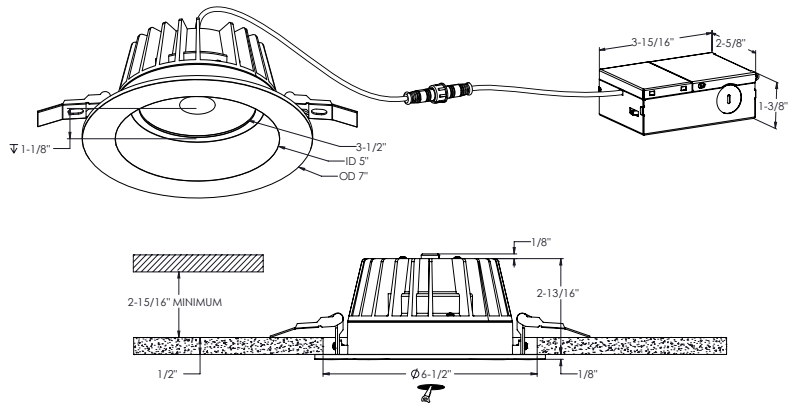

PROJECT

TYPE

DATE

QTY

NOTES