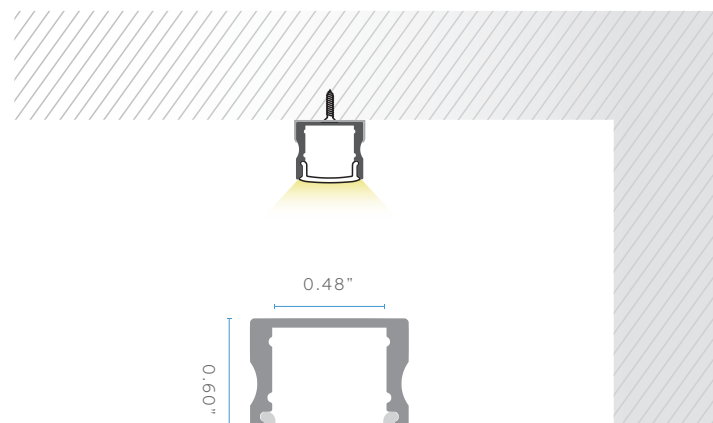

## SPECIFICATIONS

LENGTH:	96"
MATERIAL:	ALUMINUM
END CAP MATERIAL:	PVC
COVER:	MILKY PC
FINISH:	WHITE
FIELD CUTTABLE:	YES
LOCATION:	DRY

### INSTALLATION

DIMENSIONS