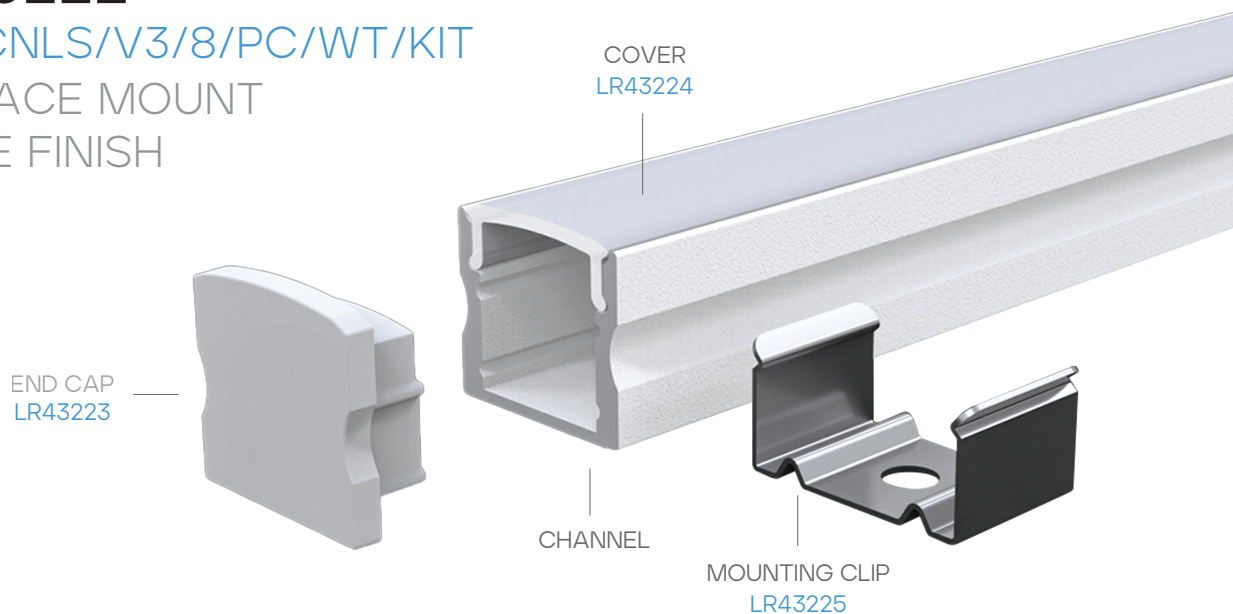

## LR43222

LED/CNLS/V3/8/PC/WT/KIT

SURFACE MOUNT

WHITE FINISH

### BUNDLE COMPONENTS (INCLUDED)

END CAP: LR43223 - LED/CNLS/V3/ECAP

PC COVER: LR43224 - LED/CNLS/V3/CVR/PC

MOUNTING CLIP: LR43225 - LED/CNLS/V3/CLIP

### CONNECTORS (\*SOLD SEPARATELY)

LR43226  
LED/CNLS/V3/JCON90  
TYPE: 90°

LR43227  
LED/CNLS/V3/JCON180  
TYPE: 180°

## SPECIFICATIONS

LENGTH:	96"
MATERIAL:	ALUMINUM
END CAP MATERIAL:	PVC
COVER:	MILKY PC
FINISH:	WHITE
FIELD CUTTABLE:	YES
LOCATION:	DRY