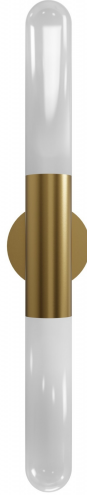

# AVE

L I G H T I N G

## Item#: HF7402-AB

Product Type Wall Sconce  
Collection Name Tribeca  
Finish Aged Brass  
Length-Ext. 3 in.  
Width 3 in.  
Height 33 in.  
Weight 7 lbs  
Voltage 120  
Lumens 1120  
Listing ETL  
Light Source BULB  
Bulb Quantity 2  
Bulb Wattage 6.5  
Bulb Base Type GU10  
Bulb Included Yes  
Dimmable Yes  
Sloped Install Yes  
Warranty 1 Year Limited Electrical Warranty

COMPANY NAME:
DATE:
PROJECT NAME:
LOCATION:
APPROVED BY:
PRODUCT ITEM CODE: HF7402-AB