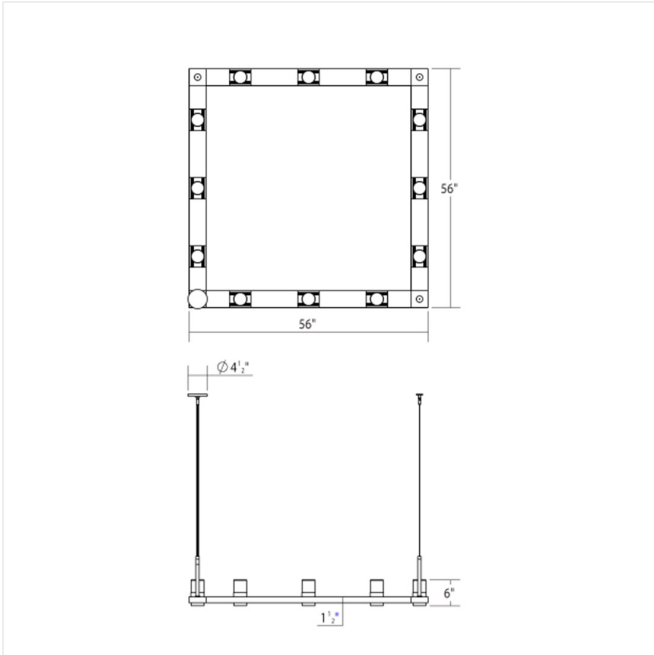

Project:

Intervals Linear Beam Pendant Spec Sheet

SKU: 20QKS04B

INTERVALS is a uniquely integrated linear architectural lighting system of rhythmically aligned bidirectional illumination, with a range of available decorative and functional trims. Architecturally scaled, the suspended horizontal beams span long lengths within a space, supported from ceiling-mounted cables or stems, forming a dramatically powerful approach to illuminating architecturally expansive locations. SONNEMAN's new **INTERVALS Recessed Downlights** extend and support these Intervals Linear Beam Pendants. Together, they achieve a comprehensive and unified approach to dynamically lighting interior spaces.

Learn more: <https://sonnemanlight.com/intervals-linear-beam-pendant>

Type #:

Dimensions

Height:	11.5"
Width:	56"
Length:	56"
Canopy/Backplate/Base:	4.5"
Hanging Details:	10' Adjustable Cable
Shape:	Clear w/Cone Uplight Trim
Size:	4' x 4'

Installation

Installation:	Licensed electrician required
Sloped Ceiling Compatible?:	Compatible
Minimum Hanging Height:	14.25"
Maximum Hanging Height:	134.25"

Shade

Shade Material:	Glass w/Etched Acrylic Cone
Shade 2 Material:	Aluminum