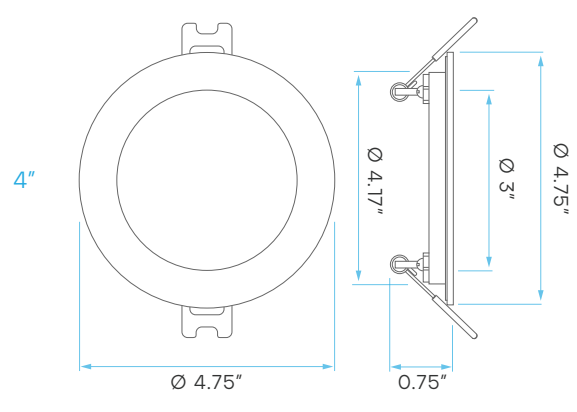

CUTOUT: Ø 4.25"