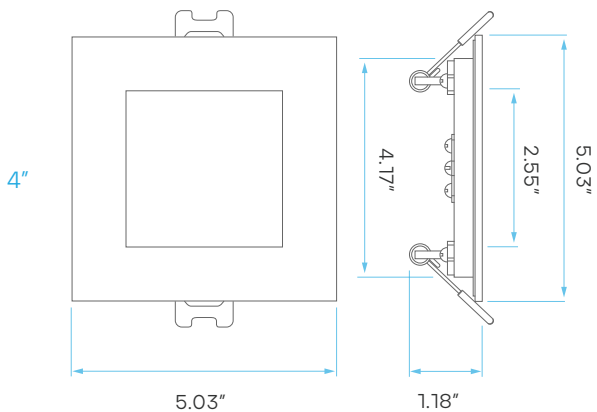

PHOTOMETRIC

MODEL	DESCRIPTION	COLOR (CCT)	TEMP	LUMEN	CRI	ETL	ENERGY STAR	PLATE (KNOCKOUT)
LR23741	LED/MINI4/PANEL/5CCT/RD/HO	2700K/3000K/3500K/4000K/5000K	CCT SELECT	1000	80	YES	YES	LR41002 (#1) LR41006 (#3) LR41010 (R1) LR41011 (#4)
LR23743	LED/MINI4/PANEL/5CCT/SQ/HO	2700K/3000K/3500K/4000K/5000K	CCT SELECT	1000	80	YES	YES	
LR23745	LED/MINI6/PANEL/5CCT/RD/HO	2700K/3000K/3500K/4000K/5000K	CCT SELECT	1400	80	YES	YES	LR41002 (#2) LR41006 (#5) LR41010 (R3)
LR23747	LED/MINI6/PANEL/5CCT/SQ/HO	2700K/3000K/3500K/4000K/5000K	CCT SELECT	1400	80	YES	YES	

COMPATIBILITY

LR35126

Emergency LED Driver

LR41002

New Construction Mounting Plate

KNOCKOUTS

KNOCKOUT SIZE	
#0	Ø3.14" (Ø80 mm)
#1	Ø4.33" (Ø110 mm)
#2	Ø6.29" (Ø160 mm)

LR41006

New Construction Mounting Plate

KNOCKOUTS

LR41010

New Construction Mounting Plate

KNOCKOUT SIZE	
#L0	Ø2.12" (Ø54 mm)
#L1	Ø2.83" (Ø72 mm)
#L2	Ø3.75" (Ø95 mm)

KNOCKOUTS

LR41011

New Construction Mounting Plate

KNOCKOUTS

KNOCKOUT SIZE	
#0	Ø2.48" (Ø63 mm)
#1	Ø2.83" (Ø72 mm)
#2	Ø3.34" (Ø85 mm)
#3	Ø3.74" (Ø95 mm)
#4	Ø4.25" (Ø108 mm)

DIMENSIONS

CUTOUT: Ø 4.25"