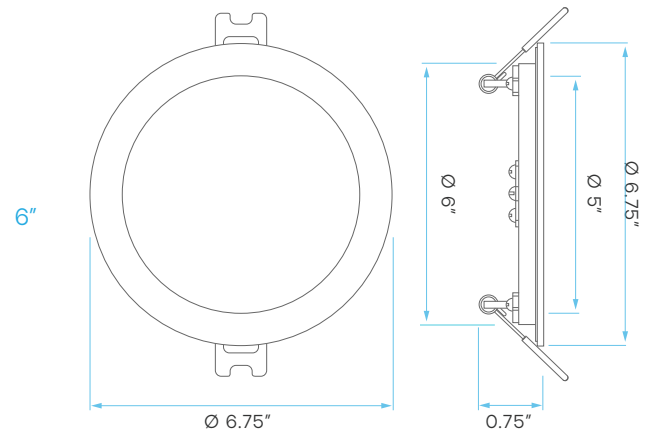

KNOCKOUT SIZE	
#L0	Ø2.12" (Ø54 mm)
#L1	Ø2.83" (Ø72 mm)
#L2	Ø3.75" (Ø95 mm)

KNOCKOUTS

KNOCKOUT SIZE	
#R0	Ø3.25" (Ø82 mm)
#R1	Ø4.33" (Ø110 mm)
#R2	Ø5.25" (Ø132 mm)
#R3	Ø6.25" (Ø160 mm)

**LR41011**

New Construction Mounting Plate

KNOCKOUTS

KNOCKOUT SIZE	
#0	Ø2.48" (Ø63 mm)
#1	Ø2.83" (Ø72 mm)
#2	Ø3.34" (Ø85 mm)
#3	Ø3.74" (Ø95 mm)
#4	Ø4.25" (Ø108 mm)

## DIMENSIONS

CUTOUT: Ø 4.25"

CUTOUT: Ø 4.25"

## DIMENSIONS

CUTOUT: Ø 6.3"

CUTOUT: Ø 6.3"