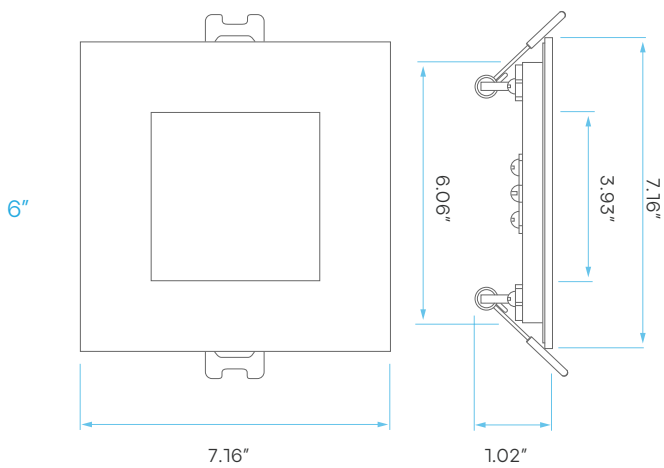

KNOCKOUT SIZE	
#L0	Ø2.12" (Ø54 mm)
#L1	Ø2.83" (Ø72 mm)
#L2	Ø3.75" (Ø95 mm)

KNOCKOUTS

KNOCKOUT SIZE	
#R0	Ø3.25" (Ø82 mm)
#R1	Ø4.33" (Ø110 mm)
#R2	Ø5.25" (Ø132 mm)
#R3	Ø6.25" (Ø160 mm)

**LR41011**

New Construction Mounting Plate

KNOCKOUTS

KNOCKOUT SIZE	
#0	Ø2.48" (Ø63 mm)
#1	Ø2.83" (Ø72 mm)
#2	Ø3.34" (Ø85 mm)
#3	Ø3.74" (Ø95 mm)
#4	Ø4.25" (Ø108 mm)

## DIMENSIONS

CUTOUT: Ø 4.25"

CUTOUT: Ø 4.25"

## DIMENSIONS

CUTOUT: Ø 6.3"

CUTOUT: Ø 6.3"