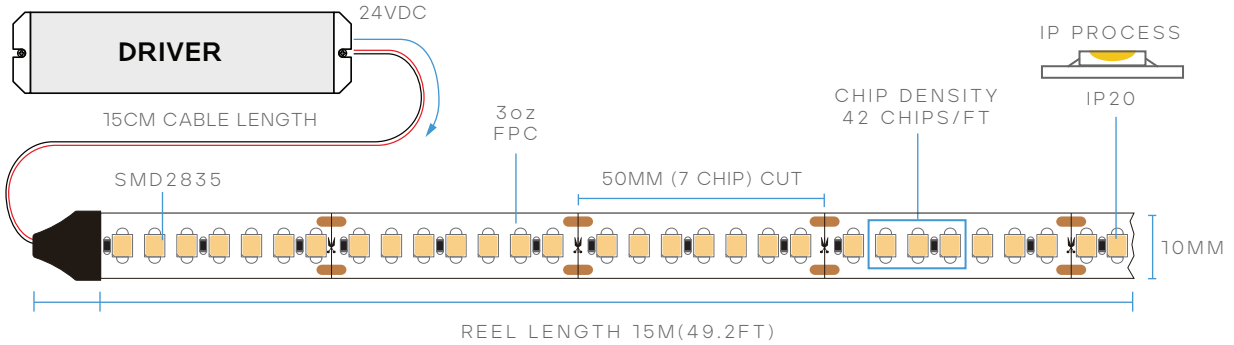

TAPERITE™ TAPE LIGHT LONG RUN

LR44913

4.5W/FT
225W/REEL
IP-20
CONSTANT CURRENT
CRI 90
BEAM SPREAD 120°
24V
10 MM
4oz FPC
49.2' REEL
UL LISTED

MODEL	DESCRIPTION	COLOR (CCT)	LUMEN/FT	WATTAGE /FT	WATTAGE /REEL	EFFICACY
LR44913	LEDTL/2835/CCU/140/15/940/IP20/24V/L15M	4000K - COOL WHITE	500	4.5W	225W	111lm/w

CHIP

CHIP:	SMD2835	WIDTH:	10MM
CHIP GROUP:	7	CHIP WATT:	1W
CUT SIZE:	50MM	CHIP QTY:	42/FT

INSTALLATION

ADHESIVE:	9448A 3M TAPE
CABLE LENGTH:	15CM
MAX. RUN:	15M/49.2FT

PACKAGING

CASE:	25 ROLLS
-------	----------

COMPATIBLE CONNECTORS

TAPE TO TAPE
 LR44705 STANDARD
 LR44800 HEAVY DUTY 10A

TAPE TO TAPE CORNER
 LR44803 HEAVY DUTY 10A

TAPE TO CABLE
 LR44707 STANDARD
 LR44805 HEAVY DUTY 10A

TAPE TO CABLE TO TAPE
 LR44709 STANDARD
 LR44807 HEAVY DUTY 10A