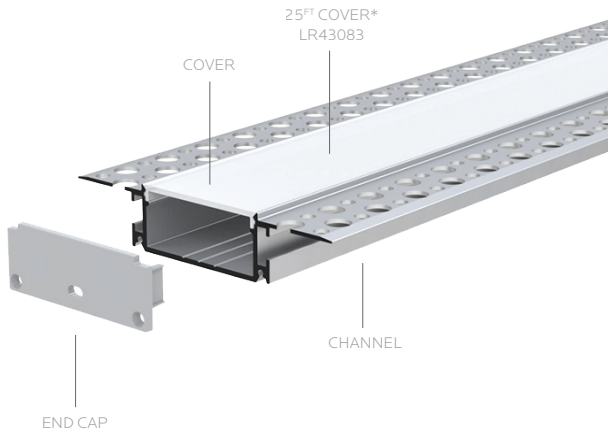

LR43080

LED/CNLR/MI/V7/8/SV/PC/KIT
RECESSED - PLASTER IN

LENGTH:	96"
MATERIAL:	ALUMINUM
END CAP MATERIAL:	PVC
COVER:	MILKY PC
FINISH:	ANODIZED SILVER
FIELD CUTTABLE:	YES
LOCATION:	DRY

TAPE LIGHT COMPATIBILITY:

POWER RATE:	≤45W/M
TAPE WIDTH:	≤37MM

- LR44100 · LR44101 · LR44102 · LR44103 · LR44104
- LR44120 · LR44121 · LR44122 · LR44123 · LR44124
- LR44200 · LR44201 · LR44202 · LR44203 · LR44204
- LR44300 · LR44301 · LR44302 · LR44303 · LR44304
- LR44400 · LR44401 · LR44402 · LR44403 · LR44404
- LR44500 · LR44501 · LR44502 · LR44503 · LR44504
- LR44600 · LR44601 · LR44602 · LR44603 · LR44604

DIMENSIONS

BUNDLE COMPONENTS (INCLUDED)

END CAP
PC COVER

BUNDLE COMPONENTS (*SOLD SEPARATELY)

25' PC COVER: LR43083 - LED/CNLR/MI/V7/CVR/PC25ft

CONNECTOR OPTIONS

LR43086

LED/CNLR/MI/V7/COR/L
LATERAL CONNECTOR