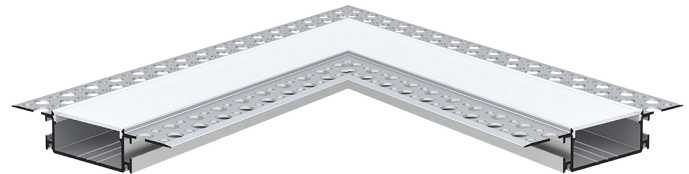

LR43080

LED/CNLR/MI/V7/8/SV/PC/KIT
RECESSED - PLASTER IN

LENGTH:	96"
MATERIAL:	ALUMINUM
END CAP MATERIAL:	PVC
COVER:	MILKY PC
FINISH:	ANODIZED SILVER
FIELD CUTTABLE:	YES
LOCATION:	DRY

TAPE LIGHT COMPATIBILITY:

DIMENSIONS

BUNDLE COMPONENTS (INCLUDED)

END CAP
PC COVER

BUNDLE COMPONENTS (*SOLD SEPARATELY)

25' PC COVER: LR43083 - LED/CNLR/MI/V7/CVR/PC25ft

CONNECTOR OPTIONS

LR43086

LED/CNLR/MI/V7/COR/L
LATERAL CONNECTOR