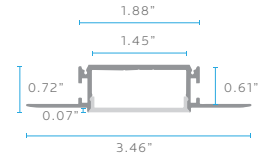

LR43080

LED/CNLR/MI/V7/8/SV/PC/KIT
RECESSED - PLASTER IN

LENGTH:	96"
MATERIAL:	ALUMINUM
END CAP MATERIAL:	PVC
COVER:	MILKY PC
FINISH:	ANODIZED SILVER
FIELD CUTTABLE:	YES
LOCATION:	DRY

TAPE LIGHT COMPATIBILITY:

POWER RATE:	≤45W/M
TAPE WIDTH:	≤37MM

- LR44100 · LR44101 · LR44102 · LR44103 · LR44104
- LR44120 · LR44121 · LR44122 · LR44123 · LR44124
- LR44200 · LR44201 · LR44202 · LR44203 · LR44204
- LR44300 · LR44301 · LR44302 · LR44303 · LR44304
- LR44400 · LR44401 · LR44402 · LR44403 · LR44404
- LR44500 · LR44501 · LR44502 · LR44503 · LR44504
- LR44600 · LR44601 · LR44602 · LR44603 · LR44604

DIMENSIONS

BUNDLE COMPONENTS (INCLUDED)

END CAP
PC COVER

BUNDLE COMPONENTS (*SOLD SEPARATELY)

25' PC COVER: LR43083 - LED/CNLR/MI/V7/CVR/PC25ft

CONNECTOR OPTIONS

LR43086

LED/CNLR/MI/V7/COR/L
LATERAL CONNECTOR