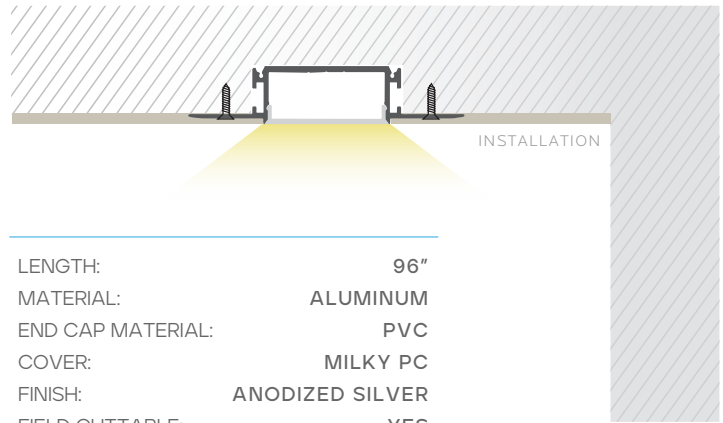

LR43080

LED/CNLR/MI/V7/8/SV/PC/KIT
RECESSED - PLASTER IN

LENGTH:	96"
MATERIAL:	ALUMINUM
END CAP MATERIAL:	PVC
COVER:	MILKY PC
FINISH:	ANODIZED SILVER
FIELD CUTTABLE:	YES
LOCATION:	DRY

TAPE LIGHT COMPATIBILITY:

POWER RATE:	≤45W/M
TAPE WIDTH:	≤37MM

- LR44100 · LR44101 · LR44102 · LR44103 · LR44104
- LR44120 · LR44121 · LR44122 · LR44123 · LR44124
- LR44200 · LR44201 · LR44202 · LR44203 · LR44204
- LR44300 · LR44301 · LR44302 · LR44303 · LR44304
- LR44400 · LR44401 · LR44402 · LR44403 · LR44404
- LR44500 · LR44501 · LR44502 · LR44503 · LR44504
- LR44600 · LR44601 · LR44602 · LR44603 · LR44604

DIMENSIONS

BUNDLE COMPONENTS (INCLUDED)

END CAP
PC COVER

BUNDLE COMPONENTS (*SOLD SEPARATELY)

25' PC COVER: LR43083 - LED/CNLR/MI/V7/CVR/PC25ft

CONNECTOR OPTIONS

LR43086

LED/CNLR/MI/V7/COR/L
LATERAL CONNECTOR