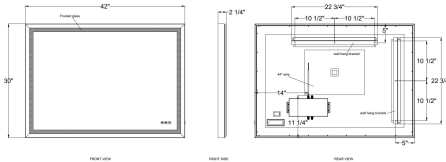

ARTELL, 42" INTEGRATED LED MIRROR

PRODUCT DETAILS

No.	:	48975-018
Product Color	:	BRUSHED GOLD
Product Material	:	ALUMINUM
Length	:	42"
Width	:	2.125"
Height	:	30"
Weight	:	35.9LBS

LIGHT SOURCE DETAILS

Number of Bulbs	:	1
Light Source	:	LED
Light Source Type	:	INTEGRATED LED
Input Voltage	:	120V
Bulb Voltage	:	24V
Wattage	:	1 X 80W
Total Wattage	:	80W
Delivered Lumens	:	1861LM
Kelvin	:	3000/4500/6400K
CRI	:	90
Bulb Included	:	YES
Dimmable	:	YES

OPTIONS AVAILABLE

ITEM NO.	FINISH	SHADE
48975-018	BRUSHED GOLD	
48975-025	BRUSHED SILVER	
48975-032	BRUSHED BLACK	

TECHNICAL DETAILS

Hanging Support Type	:	Z-BAR
Beam Angle	:	360

PROJECT INFORMATION

Job Name: Date: Type: