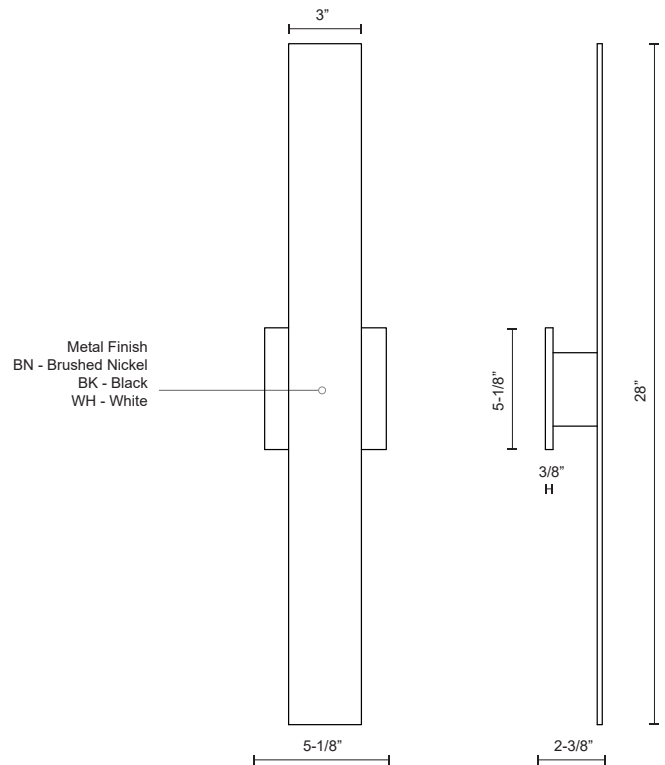

VESTA AT7928

WALL

PROJECT

AT7928-BK
Black

AT7928-BN
Brushed Nickel

AT7928-WH
White

SPECIFICATION DETAILS

Fixture Dimensions	W3" x H28" x E2-3/8"
Light Source	AC LED Module
Wattage	30W
Total Lumens	2400lm
Delivered Lumens	BK-1574lm BN-1566lm WH-1724lm
Voltage	120V
Color Temperature	3000K
CRI (Ra)	90CRI
Optional Color Temps	2700K - 5000K Available, Minimum Order Quantities Apply
LED Rated Life	50,000 hours
Dimming	100% - 10%, ELV Dimmer (Not Included)
Glass Details	Frosted Glass
ADA Compliant	Yes
Location	Wet
Illumination Direction	Backlit
Mounting Style	All Orientation; Wall;
Canopy Dimensions	W5-1/8" x H5-1/8" x E3/8"
Paint Finish	BK02; BN02; WH02;

* For custom options, consult factory for details.

* For warranty information, please visit www.kuzcolighting.com/warranty

DESCRIPTION

Timeless simplicity with versatile purpose is offered with this wall sconce that measures 28 inches in length. Vesta mounts horizontally or vertically from a matching aluminum square affixed in the middle of the rectangular beam of formed aluminum. The concealed LEDs illuminate the mounting plane creating pool of light on the wall. Vesta is available in three different finishes: black or white powder coating and brushed nickel.