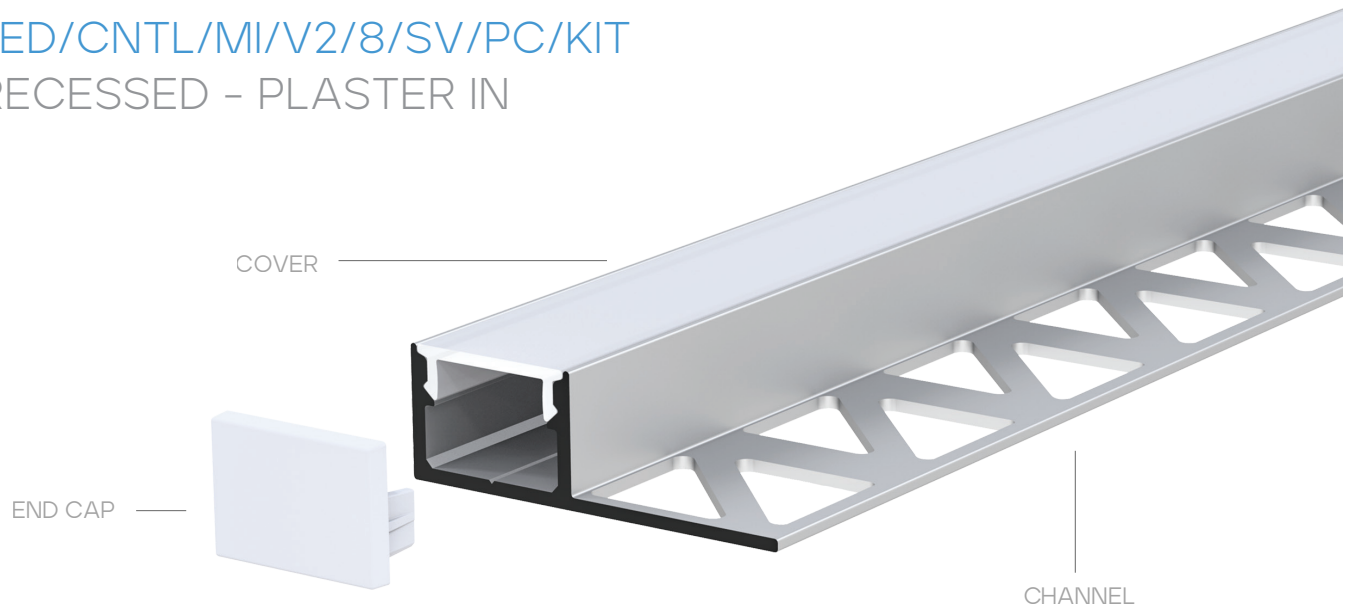

## LR43430

LED/CNTL/MI/V2/8/SV/PC/KIT

RECESSED - PLASTER IN

### BUNDLE COMPONENTS (INCLUDED)

END CAP  
PC COVER  
CHANNEL

### SPECIFICATIONS

LENGTH:	96"
MATERIAL:	ALUMINUM
END CAP MATERIAL:	PVC
COVER:	MILKY PC
FINISH:	ANODIZED SILVER
FIELD CUTTABLE:	YES
LOCATION:	DRY