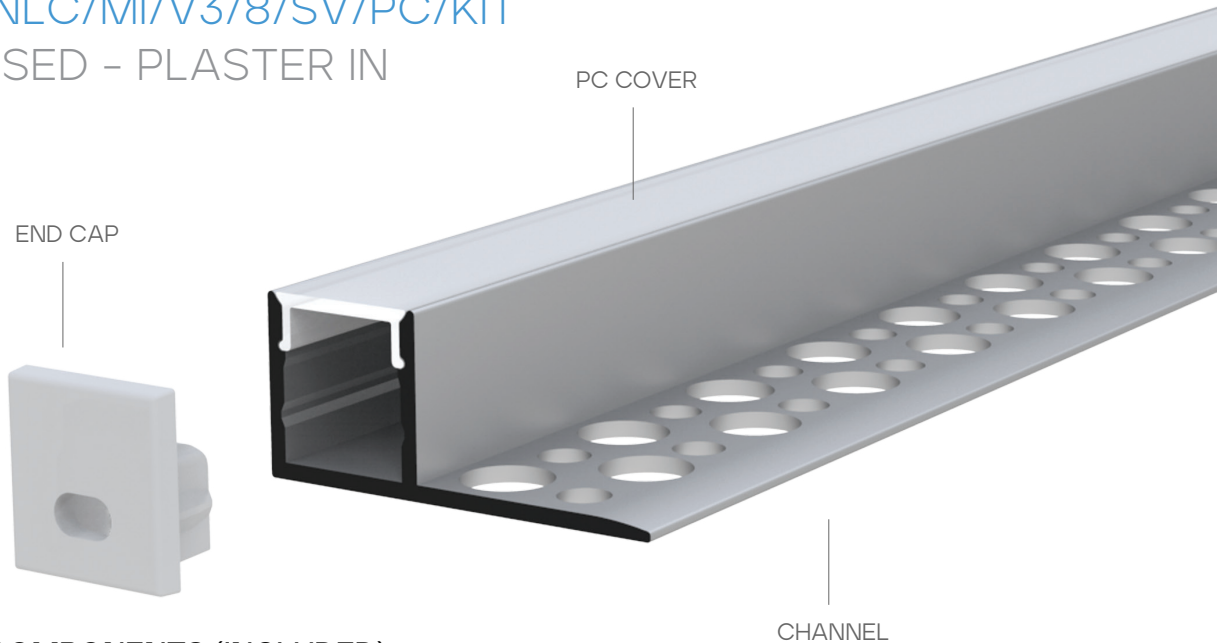

LR43050

LED/CNLC/MI/V3/8/SV/PC/KIT

RECESSED - PLASTER IN

BUNDLE COMPONENTS (INCLUDED)

END CAP
PC COVER

SPECIFICATIONS

LENGTH:	96"
MATERIAL:	ALUMINUM
END CAP MATERIAL:	PVC
COVER:	MILKY PC
FINISH:	ANODIZED SILVER
FIELD CUTTABLE:	YES
LOCATION:	DRY

TAPE LIGHT COMPATIBILITY:

POWER RATE:	≤15W/M
TAPE WIDTH:	≤10MM

- LR44100 · LR44101 · LR44102 · LR44103 · LR44104
- LR44120 · LR44121 · LR44122 · LR44123 · LR44124
- LR44200 · LR44201 · LR44202 · LR44203 · LR44204
- LR44300 · LR44301 · LR44302 · LR44303 · LR44304
- LR44400 · LR44401 · LR44402 · LR44403 · LR44404
- LR44500 · LR44501 · LR44502 · LR44503 · LR44504
- LR44600 · LR44601 · LR44602 · LR44603 · LR44604

DIMENSIONS