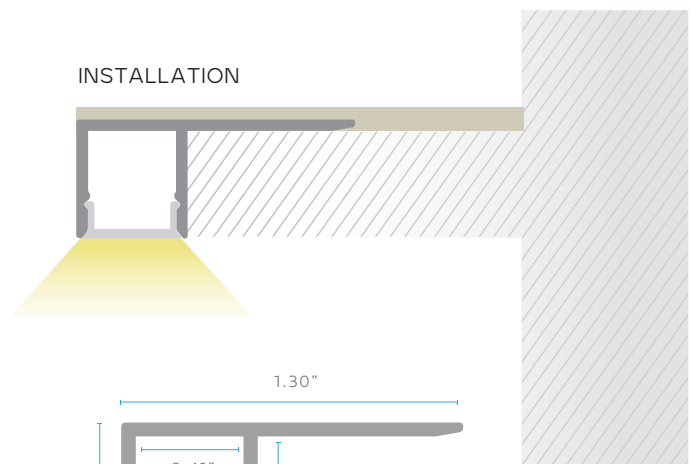

LR43050

LED/CNLC/MI/V3/8/SV/PC/KIT

RECESSED - PLASTER IN

BUNDLE COMPONENTS (INCLUDED)

END CAP
PC COVER

SPECIFICATIONS

LENGTH:	96"
MATERIAL:	ALUMINUM
END CAP MATERIAL:	PVC
COVER:	MILKY PC
FINISH:	ANODIZED SILVER
FIELD CUTTABLE:	YES
LOCATION:	DRY

TAPE LIGHT COMPATIBILITY:

POWER RATE:	≤15W/M
TAPE WIDTH:	≤10MM

- LR44100 · LR44101 · LR44102 · LR44103 · LR44104
- LR44120 · LR44121 · LR44122 · LR44123 · LR44124
- LR44200 · LR44201 · LR44202 · LR44203 · LR44204
- LR44300 · LR44301 · LR44302 · LR44303 · LR44304
- LR44400 · LR44401 · LR44402 · LR44403 · LR44404
- LR44500 · LR44501 · LR44502 · LR44503 · LR44504
- LR44600 · LR44601 · LR44602 · LR44603 · LR44604

DIMENSIONS