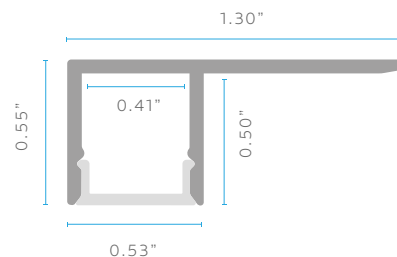

LR43050

LED/CNLC/MI/V3/8/SV/PC/KIT

RECESSED - PLASTER IN

BUNDLE COMPONENTS (INCLUDED)

END CAP
PC COVER

SPECIFICATIONS

LENGTH:	96"
MATERIAL:	ALUMINUM
END CAP MATERIAL:	PVC
COVER:	MILKY PC
FINISH:	ANODIZED SILVER
FIELD CUTTABLE:	YES
LOCATION:	DRY

TAPE LIGHT COMPATIBILITY:

POWER RATE:	≤15W/M
TAPE WIDTH:	≤10MM

- LR44100 · LR44101 · LR44102 · LR44103 · LR44104
- LR44120 · LR44121 · LR44122 · LR44123 · LR44124
- LR44200 · LR44201 · LR44202 · LR44203 · LR44204
- LR44300 · LR44301 · LR44302 · LR44303 · LR44304
- LR44400 · LR44401 · LR44402 · LR44403 · LR44404
- LR44500 · LR44501 · LR44502 · LR44503 · LR44504
- LR44600 · LR44601 · LR44602 · LR44603 · LR44604

DIMENSIONS