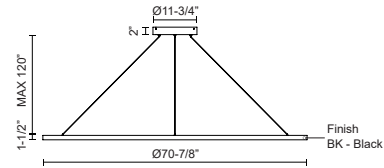

CERCHIO PD87772

PENDANTS

PROJECT

PD87772-BK
Black

SPECIFICATION DETAILS

Fixture Dimensions	D70-7/8" x H1-1/2"
Light Source	LED with DC Driver
Wattage	185W
Total Lumens	13720lm
Delivered Lumens	BK-4173lm
Voltage	120V
Color Temperature	3000K
CRI (Ra)	90CRI
Optional Color Temps	2700K - 5000K Available, Minimum Order Quantities Apply
LED Rated Life	50,000 hours
Dimming	100% - 10%, TRIAC or ELV Dimmer (Not Included)
Diffuser Details	Frosted Silicone Diffuser
Adjustable	Yes
Wire Length	120" Max
Wire Type	BK - Black Wire;
Minimum Hang Height	36"
Sloped Ceiling Adaptable	Yes
Location	Dry
Illumination Direction	Up and Downlight
Canopy Dimensions	D13" x H2"
Paint Finish	BK02;
Material	Aluminum + Polymeric Material

* For custom options, consult factory for details.

* For warranty information, please visit www.kuzcolighting.com/warranty

DESCRIPTION

Extruded and rolled aluminum with rectangular profile. Flush silicone diffuser. Matte powder-coated finish. Up and down light.. Duo canopy mounting style