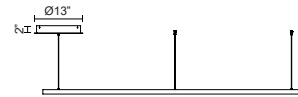

CERCHIO PD87772

PENDANTS

PROJECT

SPECIFICATION DETAILS

Fixture Dimensions	D70-7/8" x H1-1/2"
Light Source	LED with DC Driver
Wattage	185W
Total Lumens	13720lm
Delivered Lumens	BK-4173lm
Voltage	120V
Color Temperature	3000K
CRI (Ra)	90CRI
Optional Color Temps	2700K - 5000K Available, Minimum Order Quantities Apply
LED Rated Life	50,000 hours
Dimming	100% - 10%, TRIAC or ELV Dimmer (Not Included)
Diffuser Details	Frosted Silicone Diffuser
Adjustable	Yes
Wire Length	120" Max
Wire Type	BK - Black Wire;
Minimum Hang Height	36"
Sloped Ceiling Adaptable	Yes
Location	Dry
Illumination Direction	Up and Downlight
Canopy Dimensions	D13" x H2"
Paint Finish	BK02;
Material	Aluminum + Polymeric Material

* For custom options, consult factory for details.

* For warranty information, please visit www.kuzcolighting.com/warranty

DESCRIPTION

Extruded and rolled aluminum with rectangular profile. Flush silicone diffuser. Matte powder-coated finish. Up and down light.. Duo canopy mounting style

KUZCO

CANADA: 19054 28TH AVENUE - SURREY, BC V3Z 6M3

USA: 3035 E. LONE MOUNTAIN ROAD - LAS VEGAS, NV 89081

WWW.KUZCOLIGHTING.COM

© 2021 KUZCO LIGHTING. ALL RIGHTS RESERVED.

COMMENT