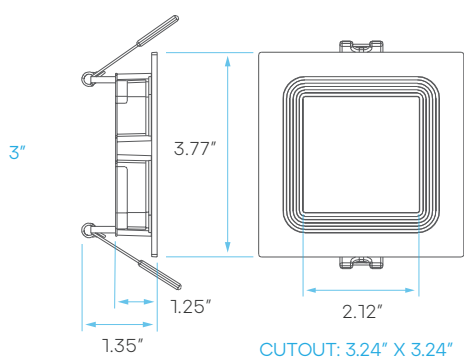

LED SPOTLIGHT-CANLESS MINI PANEL - BAFFLED TRIM HIGH OUTPUT 3", 4", 6"

**CRI
80**

COLOR SELECTABLE

2700K 3000K 3500K 4000K 5000K

DIMMABLE

TRIAC

**IC
RATED**

**WET
LOCATION
RATED**

**5
YEAR
WARRANTY**