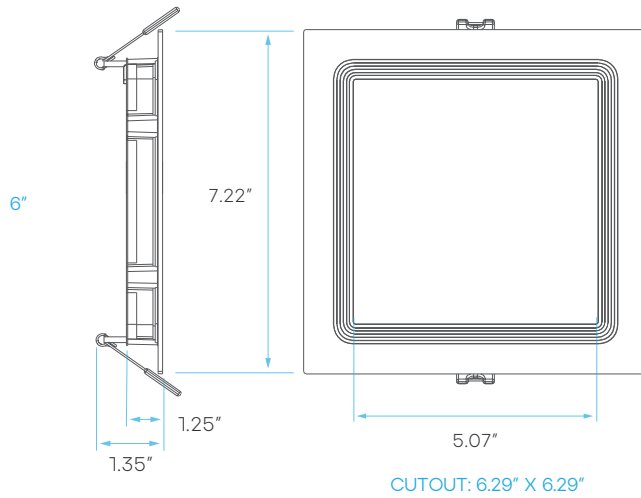

ELECTRICAL

	MODEL	DESCRIPTION	POWER	INPUT VOLTS	EFFICACY	LIFETIME	COST/YR
3"	LR23738	LED/MINI3/PANEL/5CCT/SQ/B/HO	8	120V	70	50,000	$ 0.96
4"	LR23739	LED/MINI4/PANEL/5CCT/SQ/B/HO	12	120V	70	50,000	$ 1.44
6"	LR23740	LED/MINI6/PANEL/5CCT/SQ/B/HO	15	120V	75	50,000	$ 1.80

PHOTOMETRIC

MODEL	DESCRIPTION	COLOR (CCT)	TEMP	LUMEN	CRI	FLOOD	ETL	PLATE (KNOCKOUT)
LR23738	LED/MINI3/PANEL/5CCT/SQ/B/HO	2700K/3000K/3500K/4000K/5000K	CCT SELECT	540	80	110°	YES	NOT COMPATIBLE
LR23739	LED/MINI4/PANEL/5CCT/SQ/B/HO	2700K/3000K/3500K/4000K/5000K	CCT SELECT	1000	80	110°	YES	LR41005 (#1)
LR23740	LED/MINI6/PANEL/5CCT/SQ/B/HO	2700K/3000K/3500K/4000K/5000K	CCT SELECT	1400	80	110°	YES	LR41005 (#2)

COMPATIBLE WITH:

LR35126
Emergency LED Driver

LR41005
New Construction Mounting Plate