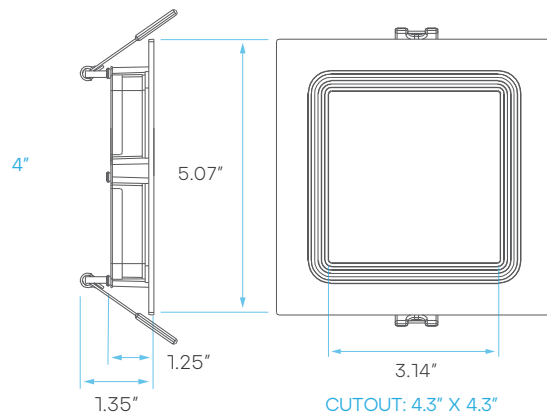

LED SPOTLIGHT-CANLESS MINI PANEL - BAFFLED TRIM HIGH OUTPUT 3", 4", 6"

**CRI
80**

COLOR SELECTABLE

2700K 3000K 3500K 4000K 5000K

DIMMABLE

TRIAC

**IC
RATED**

**WET
LOCATION
RATED**

**5
YEAR
WARRANTY**