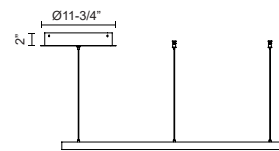

### SPECIFICATION DETAILS

<b>Fixture Dimensions</b>	D35-3/8" x H1-3/8"
<b>Light Source</b>	LED with DC Driver
<b>Wattage</b>	78W
<b>Total Lumens</b>	5630lm
<b>Delivered Lumens</b>	BG-1994lm; WH-2341lm
<b>Voltage</b>	120V
<b>Color Temperature</b>	3000K
<b>CRI (Ra)</b>	90CRI
<b>Optional Color Temps</b>	2700K - 5000K Available, Minimum Order Quantities Apply
<b>LED Rated Life</b>	50,000 hours
<b>Dimming</b>	100% - 10%, TRIAC or ELV Dimmer (Not Included)
<b>Diffuser Details</b>	Frosted Silicone Diffuser
<b>Adjustable</b>	Yes
<b>Wire Length</b>	120" Max
<b>Wire Type</b>	BG - Black Wire; WH - Clear Wire;
<b>Minimum Hang Height</b>	18"
<b>Sloped Ceiling Adaptable</b>	Yes
<b>Location</b>	Dry
<b>Illumination Direction</b>	Downlight
<b>Canopy Dimensions</b>	D11-3/4" x H2"
<b>Paint Finish</b>	BG01(Canopy); BG02(Fixture Body); WH02;
<b>Material</b>	Aluminum + Polymeric Material

### DESCRIPTION

Extruded and rolled aluminum with rectangular profile. Flush silicone diffuser. Matte powder-coated finish. Down light. Duo canopy mounting style

Finish  
BG - Brushed Gold  
WH - White

Side Canopy Option