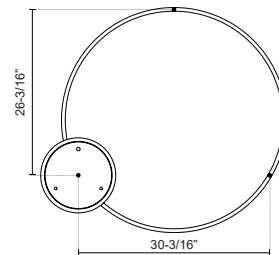

### SPECIFICATION DETAILS

<b>Fixture Dimensions</b>	D35-3/8" x H1-3/8"
<b>Light Source</b>	LED with DC Driver
<b>Wattage</b>	78W
<b>Total Lumens</b>	5630lm
<b>Delivered Lumens</b>	BG-1994lm; WH-2341lm
<b>Voltage</b>	120V
<b>Color Temperature</b>	3000K
<b>CRI (Ra)</b>	90CRI
<b>Optional Color Temps</b>	2700K - 5000K Available, Minimum Order Quantities Apply
<b>LED Rated Life</b>	50,000 hours
<b>Dimming</b>	100% - 10%, TRIAC or ELV Dimmer (Not Included)
<b>Diffuser Details</b>	Frosted Silicone Diffuser
<b>Adjustable</b>	Yes
<b>Wire Length</b>	120" Max
<b>Wire Type</b>	BG - Black Wire; WH - Clear Wire;
<b>Minimum Hang Height</b>	18"
<b>Sloped Ceiling Adaptable</b>	Yes
<b>Location</b>	Dry
<b>Illumination Direction</b>	Downlight
<b>Canopy Dimensions</b>	D11-3/4" x H2"
<b>Paint Finish</b>	BG01(Canopy); BG02(Fixture Body); WH02;
<b>Material</b>	Aluminum + Polymeric Material

### DESCRIPTION

Extruded and rolled aluminum with rectangular profile. Flush silicone diffuser. Matte powder-coated finish. Down light. Duo canopy mounting style

Finish  
BG - Brushed Gold  
WH - White

Side Canopy Option