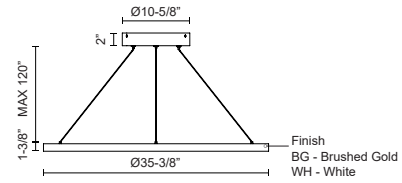

CERCHIO PD87136

PENDANTS

PROJECT

SPECIFICATION DETAILS

Fixture Dimensions	D35-3/8" x H1-3/8"
Light Source	LED with DC Driver
Wattage	78W
Total Lumens	5630lm
Delivered Lumens	BG-1994lm; WH-2341lm
Voltage	120V
Color Temperature	3000K
CRI (Ra)	90CRI
Optional Color Temps	2700K - 5000K Available, Minimum Order Quantities Apply
LED Rated Life	50,000 hours
Dimming	100% - 10%, TRIAC or ELV Dimmer (Not Included)
Diffuser Details	Frosted Silicone Diffuser
Adjustable	Yes
Wire Length	120" Max
Wire Type	BG - Black Wire; WH - Clear Wire;
Minimum Hang Height	18"
Sloped Ceiling Adaptable	Yes
Location	Dry
Illumination Direction	Downlight
Canopy Dimensions	D11-3/4" x H2"
Paint Finish	BG01(Canopy); BG02(Fixture Body); WH02;
Material	Aluminum + Polymeric Material

* For custom options, consult factory for details.

* For warranty information, please visit www.kuzcolighting.com/warranty

DESCRIPTION

Extruded and rolled aluminum with rectangular profile. Flush silicone diffuser. Matte powder-coated finish. Down light. Duo canopy mounting style

Finish
BG - Brushed Gold
WH - White