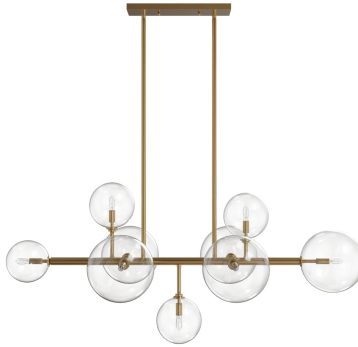

AVE

L I G H T I N G

Item#: HF4209-AB

Product Type Chandelier
Collection Name Delilah
Finish Aged Brass
Length-Ext. 51 in.
Width 24 in.
Height 24 in.
Weight 20 lbs
Voltage 120
Lumens N/A
Listing ETL
Light Source BULB
Bulb Quantity 9
Bulb Wattage 10
Bulb Base Type E12
Bulb Included No
Dimmable Yes
Sloped Install Yes
Warranty 1 Year Limited Electrical Warranty

COMPANY NAME:
DATE:
PROJECT NAME:
LOCATION:
APPROVED BY:
PRODUCT ITEM CODE: HF4209-AB