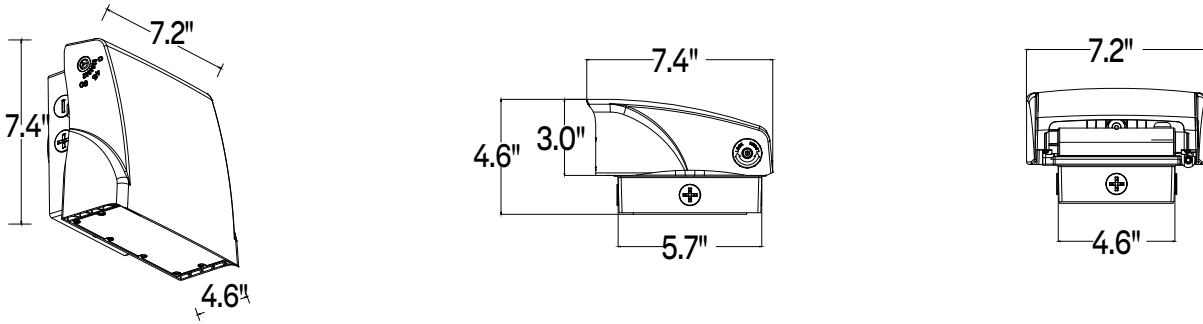

ProLED Select Adjustable Wallpack Dimensions

15-30 Watt AWP