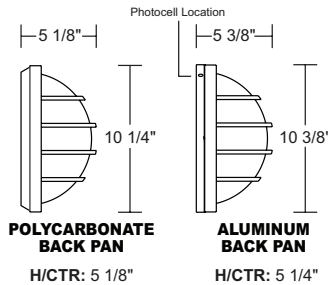

OUTDOOR WALL/CEILING FIXTURE S761WF OUTDOOR DECORATIVE MARLEX®

Wave Lighting's S761WF adds a contemporary look to any outdoor space. Wave Lighting's S761WF is designed for wall or ceiling applications and mounting hardware is included. Options include photocell.

LED SOURCE OPTIONS

LIGHTWAVE LED - LR/LT

- 120V, 50/60 Hz
- AC Driver-On-Board Array
- Estimated 50,000 Hrs L₇₀
- Low Flicker (LT models)
- Surge Supression
- Dimmable (see compatible dimmer list)
- High Efficacy LED Light Source
- 3000K or 4000K CCT 80 or 90CRI
- 5 Year Warranty
- Energy Star

LED MULTI-VOLT SYSTEM - L22

- 120-277V, 50/60Hz
- Estimated 50,000 Hrs L₇₀
- 4000K CCT 80CRI
- 3 Year Warranty

E26 MEDIUM BASE - LE26

- 120V, 50/60Hz
- "Screw-In" Medium Base A19/E26 LED Lamp
- Estimated 15,000 Hrs L₇₀
- Low Flicker (3K models)
- Dimmable (see compatible dimmer list)
- 3000K CCT 90CRI or 4000K CCT 80CRI
- 3 Year Warranty
- Energy Star

SPECIFICATIONS

- Black or White
- Mounting Hardware Included
- Frosted Polycarbonate Diffuser
- Wall or Ceiling Mount
- Minimum Starting Temp -20°F
- UL Listed for Wet Locations
- Composite Construction
- Non-Corrosive

BK BLACK

WH WHITE

GUIDE CODE: S761WF-LR12W-WH-PC

CALL FOR PHOTOMETRIC INFORMATION

ITEM #	DIFFUSER	LIGHT SOURCE	CCT	COLOR	OPTIONS
S761W	POLYCARBONATE F-Frosted Ribbon	E26 MEDIUM BASE	C-4K W-3K	BK-Black WH-White	PC-Photocell (120V Lightwave LED only)
		POLYCARBONATE BACK PAN (1) 60W MAX Medium Base LE26-9.5W 800lm (E26 LED Lamp) + ★			
		120V LIGHTWAVE LED			
		ALUMINUM BACK PAN LR12-13W 1000lm 80CRI ★ LR15-15W 1400lm 80CRI ★ LR22-23W 1900lm 80CRI ★ LT12-12W 1040lm 90CRI LT15-16W 1400lm 90CRI LT22-24W 2020lm 90CRI			
		120-277V MULTI-VOLT LED			
		L22-22W 1824lm	4K		

+ Lamp included. ★Energy Star qualified product.