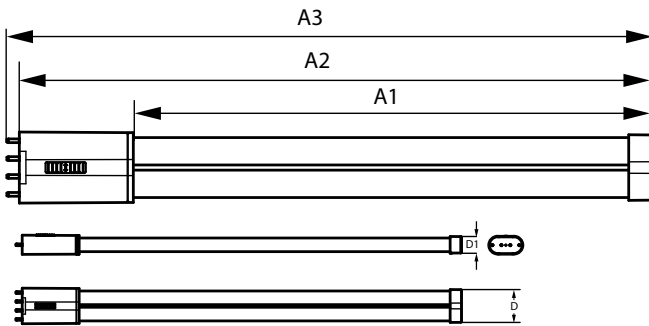

Product data

General Information		Power Consumption	
Cap-Base	2G11	Lamp Current (Max)	165 mA
Nominal lifetime	50,000 hour(s)	Lamp Current (Min)	75 mA
Switching Cycle	50,000	Wattage Equivalent	36 W
Lighting Technology	LED	Starting Time (Nom)	0.5 s
		Warm-up time to 60% light	0.5 s
		Power Factor (Fraction)	0.9
		Voltage (Nom)	120-277 V
Light Technical		Temperature	
Color Code	2700/3000/3500/4000/5000	T-Case Maximum (Nom)	167 °F
Beam Angle (Nom)	140 degree(s)		
Luminous Flux	1,900 1,900 1,900 2,000 2,000 lm	Controls and Dimming	
Color Designation	2700/3000/3500/4000/5000	Dimmable	Only with specific dimmers
Correlated Color Temperature (Nom)	2700 3000 3500 4000 5000 K	Mechanical and Housing	
Luminous Efficacy (rated) (Nom)	125 lm/W	Bulb Finish	Frosted
Color Consistency	<6	Bulb Material	Glass
Color rendering index (CRI)	82	Product Length	16 inch
LLMF At End Of Nominal Lifetime (Nom)	70 %		
Operating and Electrical			
Input Frequency	50 to 60 Hz		

PL-L

Bulb Shape	PL-L
Net Weight (Piece)	0.287 lb

Approval and Application

EU RoHS compliant	Yes
Ambient temperature range	-4 to +113 °F

Application Conditions

can it be used in closed luminaires	Yes
-------------------------------------	-----

Product Data

Order product name	16PL-L/COR/36-5CCT/MF20/G/4P 10/1
--------------------	-----------------------------------

Full product name	16PL-L/COR/36-5CCT/MF20/G/4P 10/1
Order code	607143
Material Nr. (12NC)	929004602604
Numerator - Quantity Per Pack	1
EAN/UPC - Product/Case	046677607142
Numerator - Packs per outer box	10
EAN/UPC - Case	50046677607147

Dimensional drawing

Product	D1	D	A1	A2	A3
16PL-L/COR/36-5CCT/ MF20/G/4P 10/1	7/8 inch	1-5/8 inch	13-1/4 inch	16 inch	16-3/8 inch

Photometric data

Spectral Power Distribution Colour - 16PL-L/COR/36-5CCT/MF20/G/4P 10/1