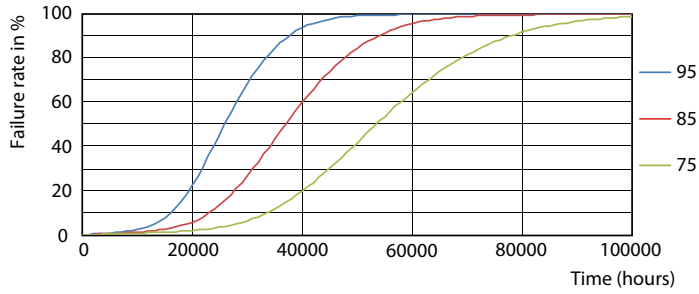

Product data

General Information		Power Consumption	
Cap-Base	2G11	Lamp Current (Max)	165 mA
Nominal lifetime	50,000 hour(s)	Lamp Current (Min)	75 mA
Switching Cycle	50,000	Wattage Equivalent	36 W
Lighting Technology	LED	Starting Time (Nom)	0.5 s
		Warm-up time to 60% light	0.5 s
		Power Factor (Fraction)	0.9
		Voltage (Nom)	120-277 V
Light Technical		Temperature	
Color Code	2700/3000/3500/4000/5000	T-Case Maximum (Nom)	167 °F
Beam Angle (Nom)	140 degree(s)		
Luminous Flux	1,900 1,900 1,900 2,000 2,000 lm	Controls and Dimming	
Color Designation	2700/3000/3500/4000/5000	Dimmable	Only with specific dimmers
Correlated Color Temperature (Nom)	2700 3000 3500 4000 5000 K	Mechanical and Housing	
Luminous Efficacy (rated) (Nom)	125 lm/W	Bulb Finish	Frosted
Color Consistency	<6	Bulb Material	Glass
Color rendering index (CRI)	82	Product Length	16 inch
LLMF At End Of Nominal Lifetime (Nom)	70 %		
Operating and Electrical			
Input Frequency	50 to 60 Hz		

Life Expectancy Diagram

Lumen Maintenance Diagram - 16PL-L/COR/36-5CCT/MF20/G/4P 10/1

LEDtube 50K 7595 LifetimeVsTc-LED

Lifetime

LEDtube 50K 7595 FailureRate-LED