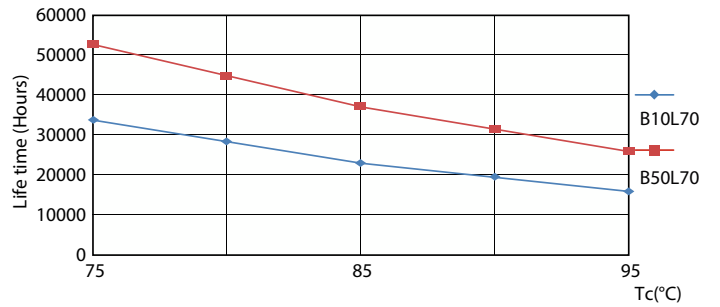

LEDtube 50K 7595 LifetimeVsTc-LED