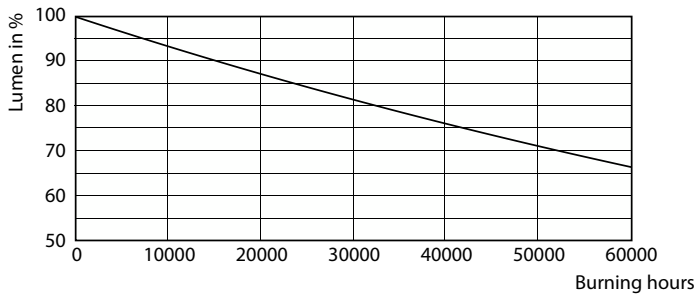

Lumen Maintenance Diagram - 16PL-L/COR/36-5CCT/MF20/G/4P 10/1