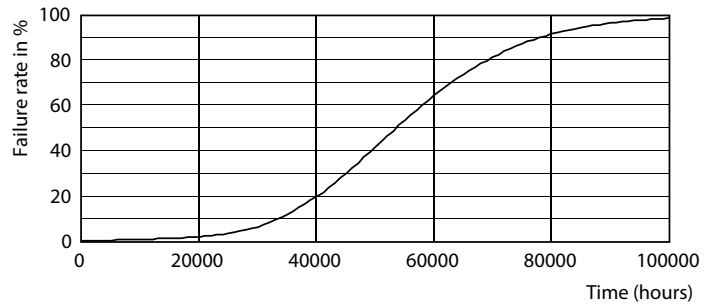

Life Expectancy Diagram