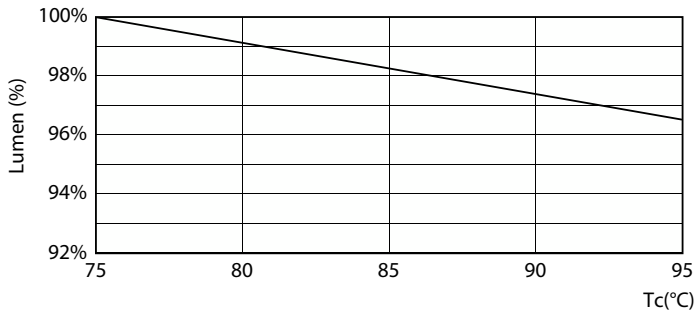

Lifetime

Lumen Maintenance Diagram - 16PL-L/COR/36-5CCT/MF20/G/4P 10/1