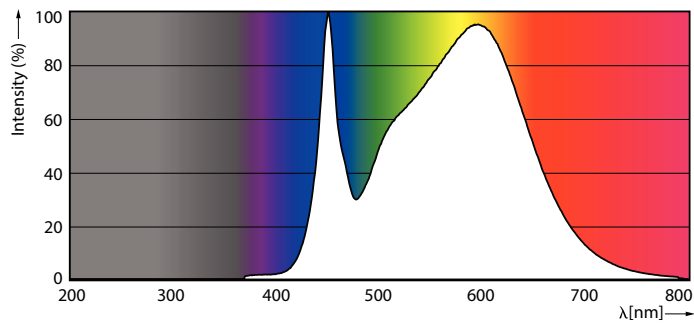

Product data

General Information		Power Consumption	
Cap-Base	2G11	Lamp Current (Max)	165 mA
Nominal lifetime	50,000 hour(s)	Lamp Current (Min)	75 mA
Switching Cycle	50,000	Wattage Equivalent	36 W
Lighting Technology	LED	Starting Time (Nom)	0.5 s
		Warm-up time to 60% light	0.5 s
		Power Factor (Fraction)	0.9
		Voltage (Nom)	120-277 V
Light Technical		Temperature	
Color Code	2700/3000/3500/4000/5000	T-Case Maximum (Nom)	167 °F
Beam Angle (Nom)	140 degree(s)		
Luminous Flux	1,900 1,900 1,900 2,000 2,000 lm	Controls and Dimming	
Color Designation	2700/3000/3500/4000/5000	Dimmable	Only with specific dimmers
Correlated Color Temperature (Nom)	2700 3000 3500 4000 5000 K	Mechanical and Housing	
Luminous Efficacy (rated) (Nom)	125 lm/W	Bulb Finish	Frosted
Color Consistency	<6	Bulb Material	Glass
Color rendering index (CRI)	82	Product Length	16 inch
LLMF At End Of Nominal Lifetime (Nom)	70 %		
Operating and Electrical			
Input Frequency	50 to 60 Hz		

PL-L

Bulb Shape	PL-L
Net Weight (Piece)	0.287 lb

Approval and Application

EU RoHS compliant	Yes
Ambient temperature range	-4 to +113 °F

Application Conditions

can it be used in closed luminaires	Yes
-------------------------------------	-----

Dimensional drawing

Product	D1	D	A1	A2	A3
16PL-L/COR/36-5CCT/ MF20/G/4P 10/1	7/8 inch	1-5/8 inch	13-1/4 inch	16 inch	16-3/8 inch

Photometric data

Spectral Power Distribution Colour - 16PL-L/COR/36-5CCT/MF20/G/4P 10/1