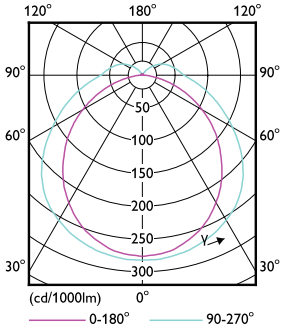

Photometric data

Light Distribution Diagram - 16PL-L/COR/36-5CCT/MF20/G/4P 10/1