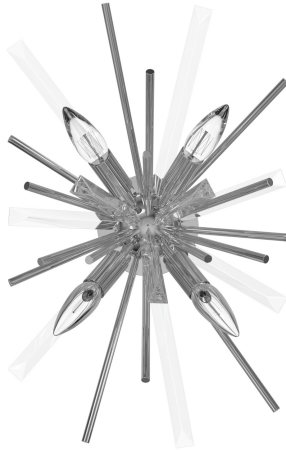

## Item#: HF8204-CH

Product Type Wall Sconce  
Collection Name Palisades Ave.  
Finish Chrome With Clear Glass  
Length-Ext. 12 in.  
Width 12 in.  
Height 20 in.  
Weight 6 lbs  
Voltage 120  
Lumens N/A  
Listing ETL  
Light Source BULB  
Bulb Quantity 4  
Bulb Wattage 60  
Bulb Base Type E12  
Bulb Included No  
Dimmable Yes  
Sloped Install Yes  
Warranty 1 Year Limited Electrical Warranty