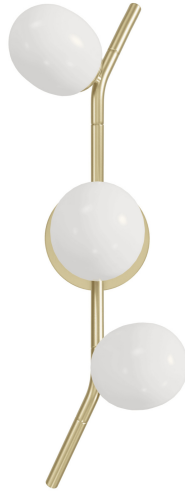

## Item#: HF4803-WHT

Product Type Wall Sconce  
Collection Name Hampton  
Finish Brushed Brass  
Length-Ext. 7 in.  
Width 8 in.  
Height 22 in.  
Weight 5 lbs  
Voltage 120  
Lumens 240  
Listing UL  
Light Source BULB  
Bulb Quantity 3  
Bulb Wattage 3  
Bulb Base Type G9 LED  
Bulb Included Yes  
Dimmable Yes  
Sloped Install Yes  
Warranty 1 Year Limited Electrical Warranty