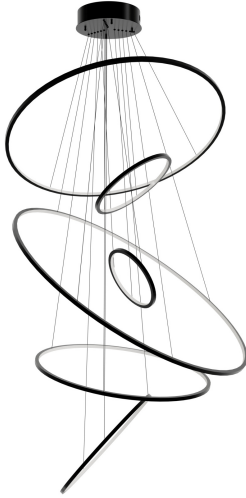

AVE

L I G H T I N G

Item#: HF4446-BK

Product Type Pendant - Multi Port
Collection Name Aria
Finish Polished Black Gunmetal Chrome
Length-Ext. 48 in.
Width 48 in.
Height 217 in.
Weight 33 lbs
Voltage 24
Lumens 9760
Listing ETL
Light Source BULB
Bulb Quantity LED
Bulb Wattage 122
Bulb Base Type LED
Bulb Included No
Dimmable Yes
Sloped Install Yes
Warranty 1 Year Limited Electrical Warranty