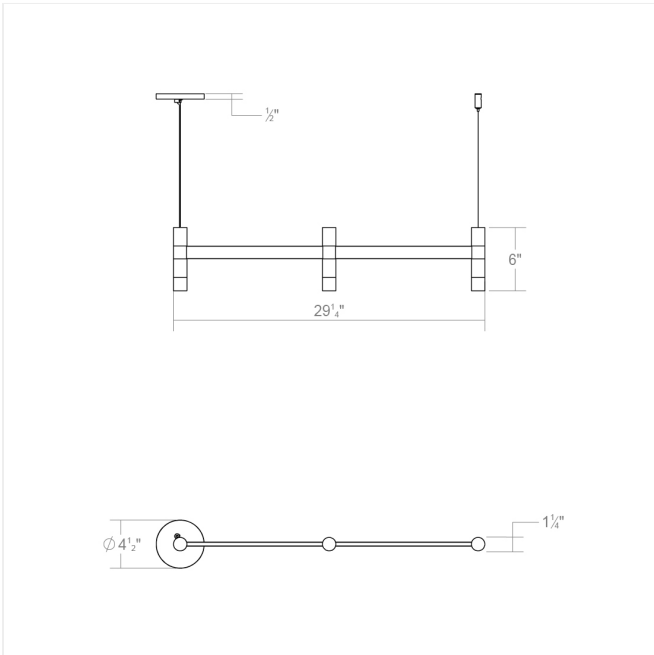

Project:

Systema Staccato Linear Pendant Spec Sheet

SKU: 1783.25

Lightly scaled geometric elements form expansive intersecting or linear constructions of modern minimalism in a variety of configurations with a range of available luminaires. Crisp rectilinear bars support minimal tubular elements with luminous trims, extensions, or shaded reflectors for general and directed lighting functionality. Systema Staccato Linear Pendants are available in multiple sizes and are easy to customize with cone, pan, or drum shades. The Systema Staccato Linear Pendant includes Drum Trims. If you are not using a configuration with shades, you can select [alternate trims](#), which can be ordered separately.

Learn more: <https://sonnemanlight.com/systema-staccato-linear-pendant>

Type #:

Dimensions

Height:	6"
Length:	29.25"
Diameter:	4 1/2"
Size:	3 Light

Electrical Specs

Bulb(s) Included?:	Yes
Bulb 1 Type:	Integral LED
Bulb Quantity:	3
Input Voltage:	120VAC
Wattage:	12
Initial Lumens:	900
Delivered Lumens:	450
Color Temperature:	3000K
CRI:	90
Power Supply Type:	Driver
Power Supply Quantity:	1
Power Supply Location:	Outlet Box
Dimming Type:	TRIAC/ELV

Installation

Installation:	Licensed electrician required
Sloped Ceiling Compatible?:	Not Compatible
Cord Length:	20' Adjustable Cable
Minimum Hanging Height:	7.5"
Maximum Hanging Height:	246"

Shade

Shade Material:	Frosted Acrylic
-----------------	-----------------