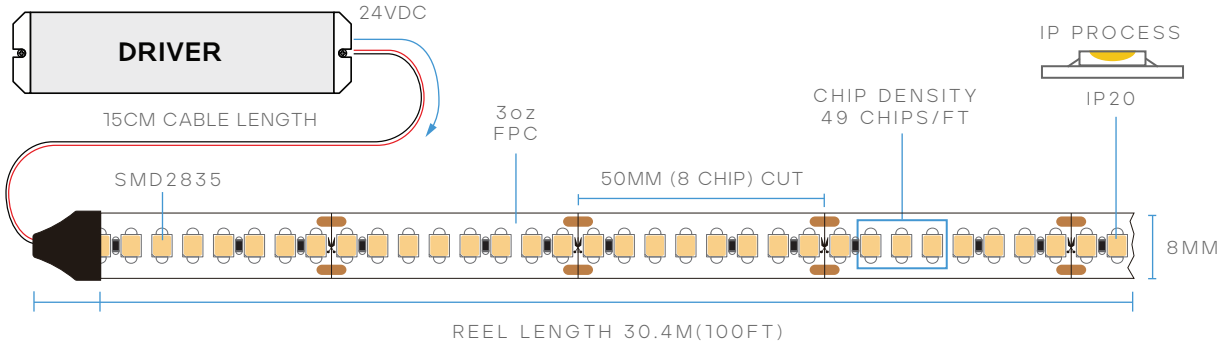

TAPERITE™ TAPE LIGHT

LR44108

4W/FT 439.2W/REEL IP-20 CRI 90 BEAM SPREAD 120° 24V 8MM 3oz FPC 100' REEL cUL US LISTED

MODEL	DESCRIPTION	COLOR (CCT)	LUMEN/FT	WATTAGE /FT	WATTAGE /REEL	EFFICACY
LR44108	LEDTL/2835/160/14.4/940/IP20/24V/100FT	4000K - COOL WHITE	505	4W	439.2W	115lm/w

CHIP

CHIP:	SMD2835	WIDTH:	8MM
CHIP GROUP:	8	CHIP WATT:	0.2W
CUT SIZE:	50MM	CHIP QTY:	49/FT

INSTALLATION

ADHESIVE:	9448A 3M TAPE
CABLE LENGTH:	15CM
MAX. RUN:	5M/16.4FT

PACKAGING

CASE:	10 ROLLS
-------	----------

COMPATIBLE CONNECTORS

TAPE TO TAPE

LR44700 STANDARD
LR44800 HEAVY DUTY 10A

TAPE TO TAPE CORNER

LR44803 HEAVY DUTY 10A

TAPE TO CABLE

LR44701 STANDARD
LR44805 HEAVY DUTY 10A

TAPE TO CABLE TO TAPE