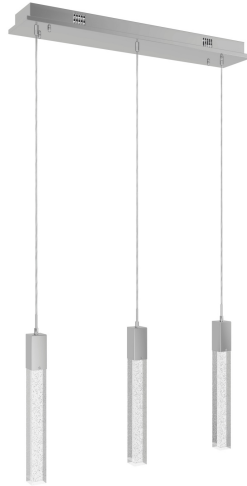

AVE

L I G H T I N G

Item#: HF1900-3-GL-CH

Product Type Pendant - Multi Port
Collection Name The Original Glacier
Finish Polished Chrome
Length-Ext. 37 in.
Width 7 in.
Height 130 in.
Weight 31 lbs
Voltage 120
Lumens 1140
Listing UL
Light Source BULB
Bulb Quantity 3
Bulb Wattage 6.5
Bulb Base Type GU10 LED
Bulb Included Yes
Dimmable Yes
Sloped Install Yes
Warranty 1 Year Limited Electrical Warranty