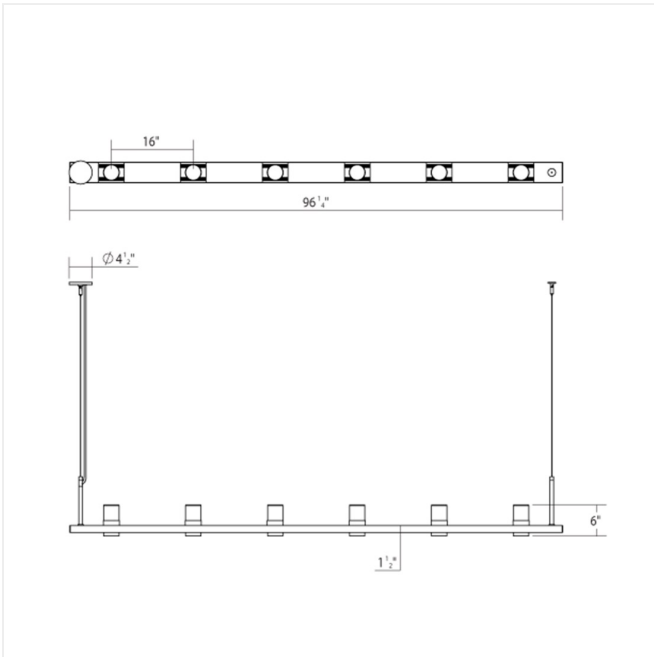

Project:

Intervals Linear Beam Pendant Spec Sheet

SKU: 20QWL08B

INTERVALS is a uniquely integrated linear architectural lighting system of rhythmically aligned bidirectional illumination, with a range of available decorative and functional trims. Architecturally scaled, the suspended horizontal beams span long lengths within a space, supported from ceiling-mounted cables or stems, forming a dramatically powerful approach to illuminating architecturally expansive locations. SONNEMAN's new [INTERVALS Recessed Downlights](#) extend and support these Intervals Linear Beam Pendants. Together, they achieve a comprehensive and unified approach to dynamically lighting interior spaces.

Learn more: <https://sonnemanlight.com/intervals-linear-beam-pendant>

Type #:

Dimensions

Height:	11.5"
Width:	96.25"
Length:	4"
Canopy/Backplate/Base:	4.5"
Hanging Details:	10' Adjustable Cable
Shape:	Clear w/Cone Uplight Trim
Size:	8'

Installation

Installation:	Licensed electrician required
Sloped Ceiling Compatible?:	Compatible
Minimum Hanging Height:	14.25"
Maximum Hanging Height:	134.25"

Shade

Shade Material:	Glass w/Etched Acrylic Cone
Shade 2 Material:	Aluminum