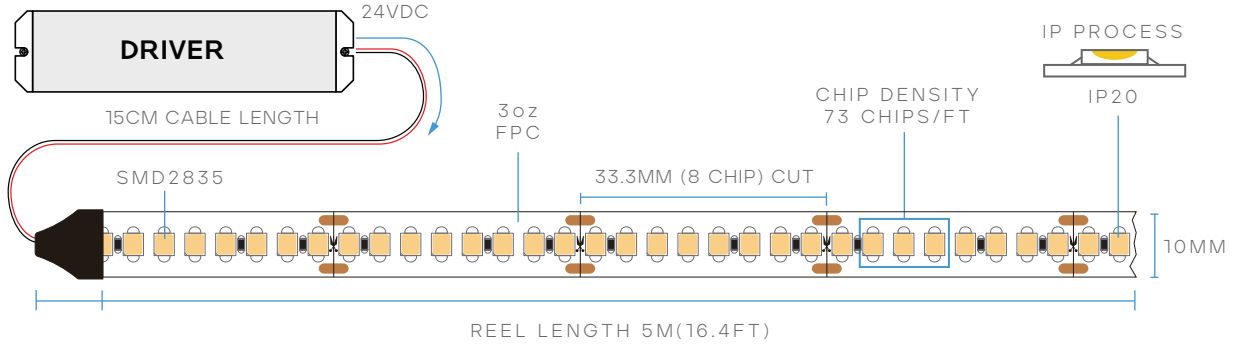

TAPERITE™ TAPE LIGHT CCT TUNABLE

NEW

7W/FT | 115W/REEL | IP-20 | HIGH DENSITY | HIGH EFFICACY | CRI 90 | BEAM SPREAD 120° | 24V | 10 MM | 3oz FPC | 16.4' REEL | UL US LISTED

MODEL	DESCRIPTION	COLOR (CCT)	LUMEN/FT	WATTAGE /FT	WATTAGE /REEL	EFFICACY
LR44905	LEDTL/2835/HD240/23/CCT/IP20/24V/5M	2700~5000K	841	7W	115W	120lm/w

CHIP

CHIP:	SMD2835	WIDTH:	10MM
CHIP GROUP:	8	CHIP WATT:	1W
CUT SIZE:	33.3MM	CHIP QTY:	73/FT

INSTALLATION

ADHESIVE:	9448A 3M TAPE
CABLE LENGTH:	15CM
MAX. RUN:	5M/16.4FT

PACKAGING

CASE:	50 ROLLS
-------	----------